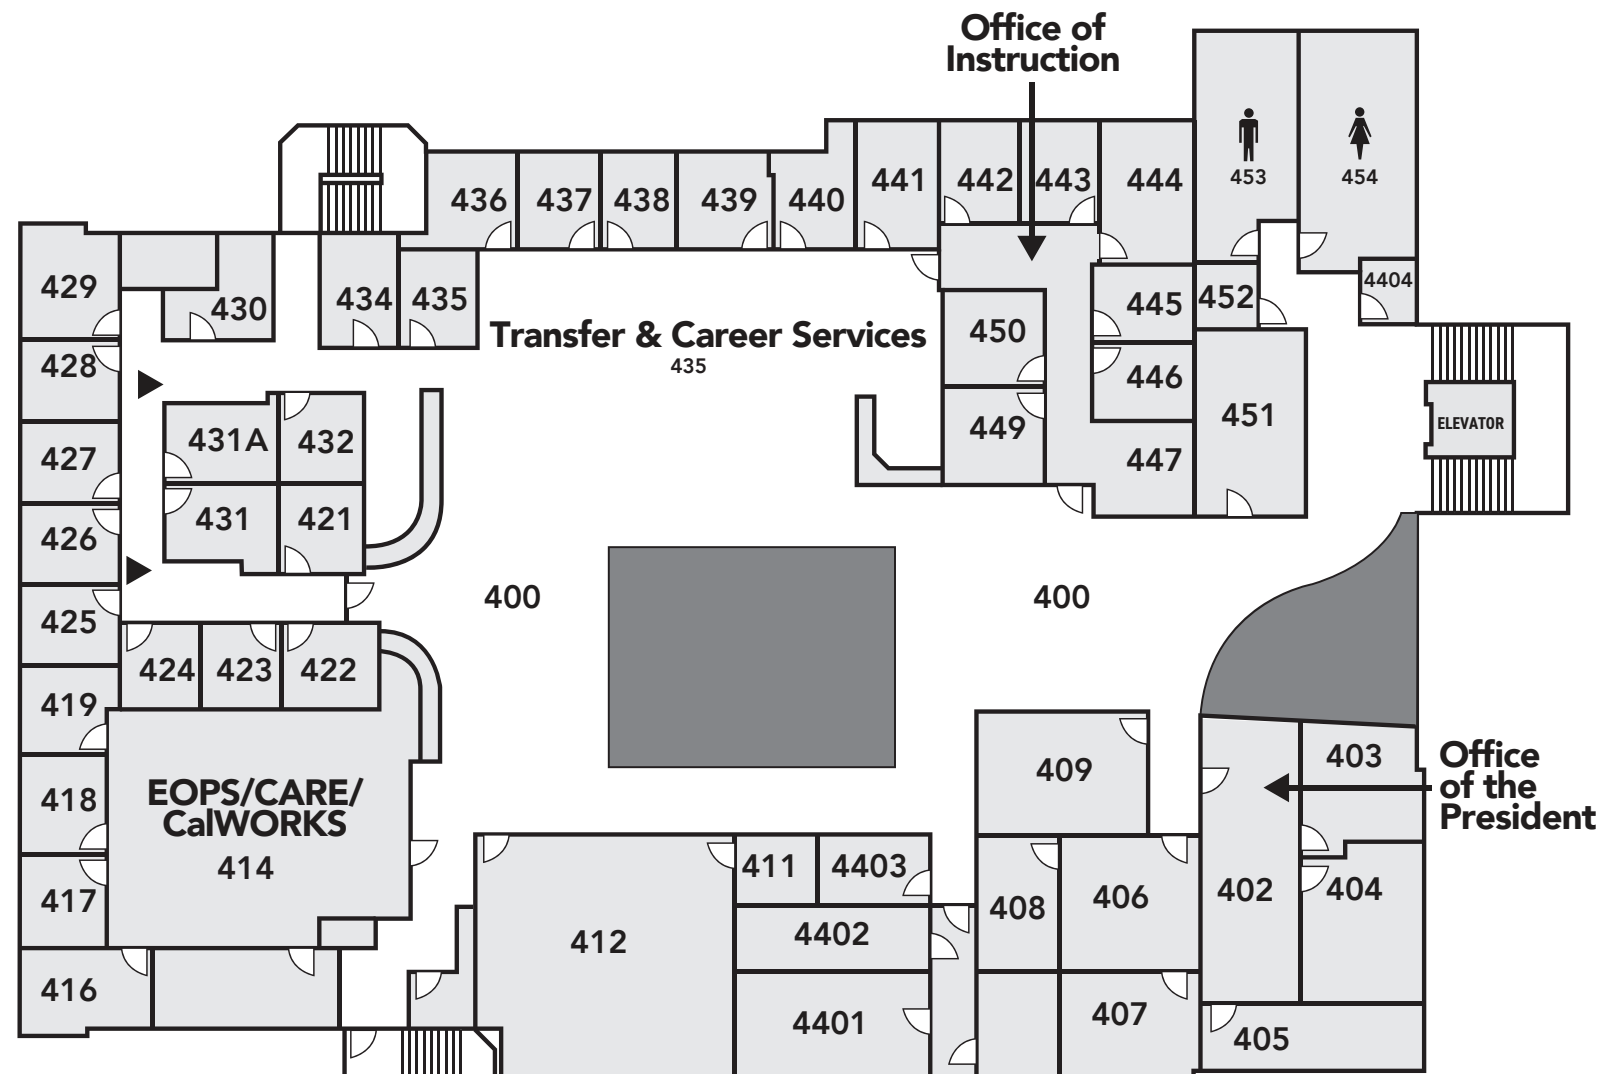

STUDENT SERVICES

FLOOR 2

2700 East Leland Rd., Pittsburg, CA

Evacuation Assembly Sites

- A** – Marquee on East Leland Road
- B** – Walkway at Lot A on East Leland Road
- C** – Walkway between baseball and softball fields at Los Medanos Drive
- D** – Sloped area west of Lot B
- E** – Sloped area west of College W
- F** – Area west of Lot C
- G** – Northeast corner of lake
- H** – Lower end of amphitheater

KEY

= Maintenance Closet	= Restroom	YOU ARE HERE
= Elevator	= Rescue Area	
= Fire Extinguisher		

Emergency Phone: 9-1-1 (9-9-1-1 from most campus phones)
(925) 646-2441 (from cell phone)