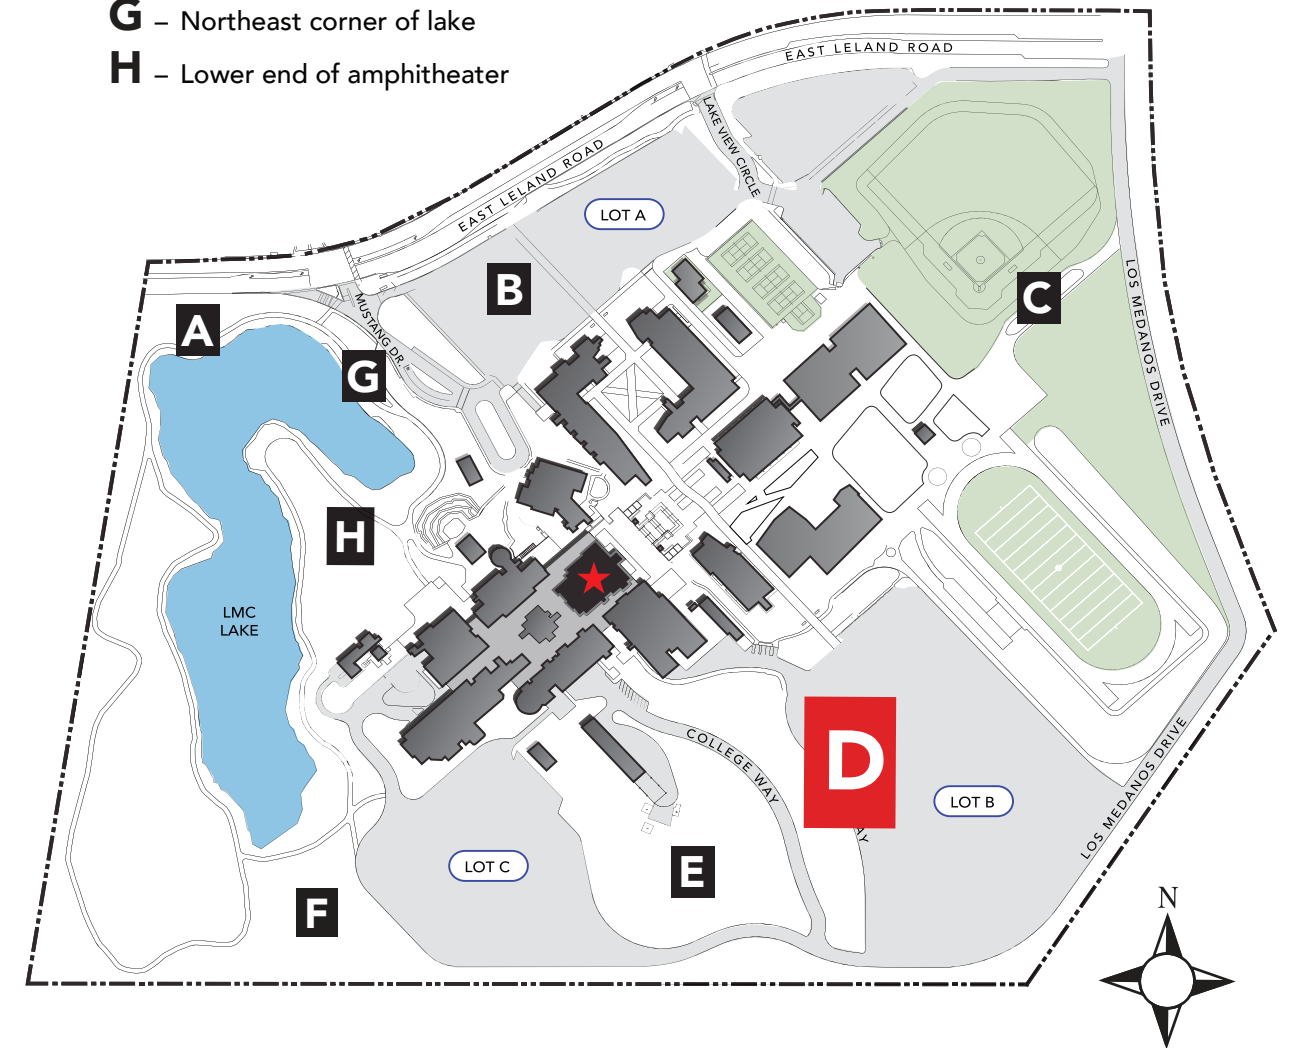

STUDENT SERVICES

FLOOR 2

2700 East Leland Rd., Pittsburg, CA

Evacuation Assembly Sites

- A** – Marquee on East Leland Road
- B** – Walkway at Lot A on East Leland Road
- C** – Walkway between baseball and softball fields at Los Medanos Drive
- D** – Sloped area west of Lot B
- E** – Sloped area west of College W
- F** – Area west of Lot C
- G** – Northeast corner of lake
- H** – Lower end of amphitheater

KEY

= Maintenance Closet	= Restroom	YOU ARE HERE
= Elevator	= Rescue Area	
= Fire Extinguisher		

Emergency Phone: 9-1-1 (9-9-1-1 from most campus phones)
(925) 646-2441 (from cell phone)