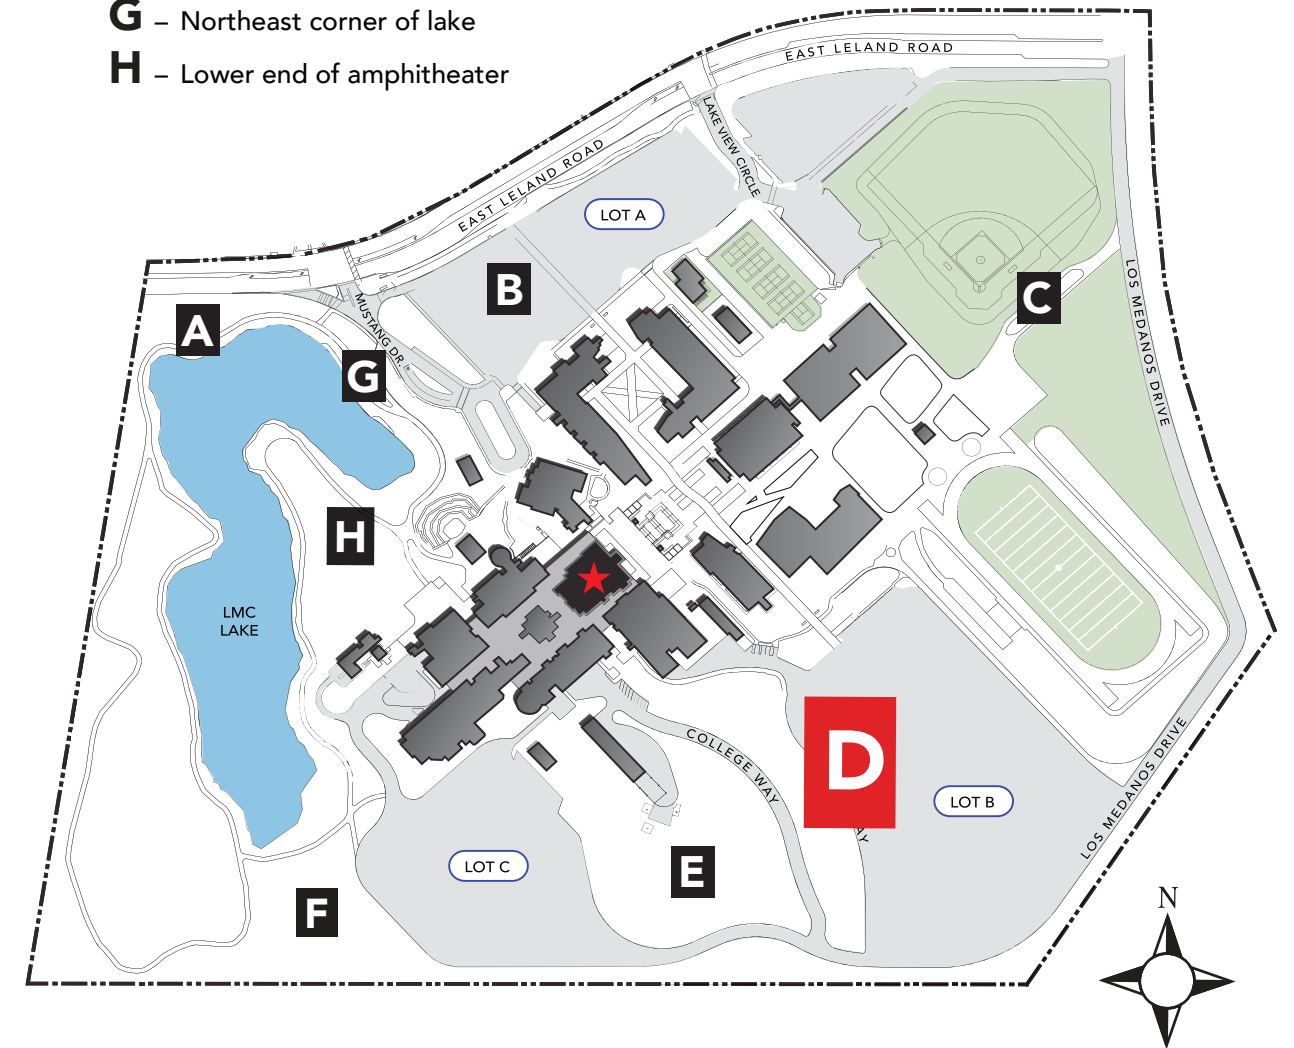

STUDENT SERVICES

FLOOR 1

2700 East Leland Rd., Pittsburg, CA

Evacuation Assembly Sites

- A** – Marquee on East Leland Road
- B** – Walkway at Lot A on East Leland Road
- C** – Walkway between baseball and softball fields at Los Medanos Drive
- D** – Sloped area west of Lot B
- E** – Sloped area west of College W
- F** – Area west of Lot C
- G** – Northeast corner of lake
- H** – Lower end of amphitheater

KEY

	= Maintenance Closet		= Restroom
	= Elevator		= Rescue Area
	= Fire Extinguisher		= AED

YOU ARE HERE

Emergency Phone: 9-1-1 (9-9-1-1 from most campus phones)
(925) 646-2441 (from cell phone)