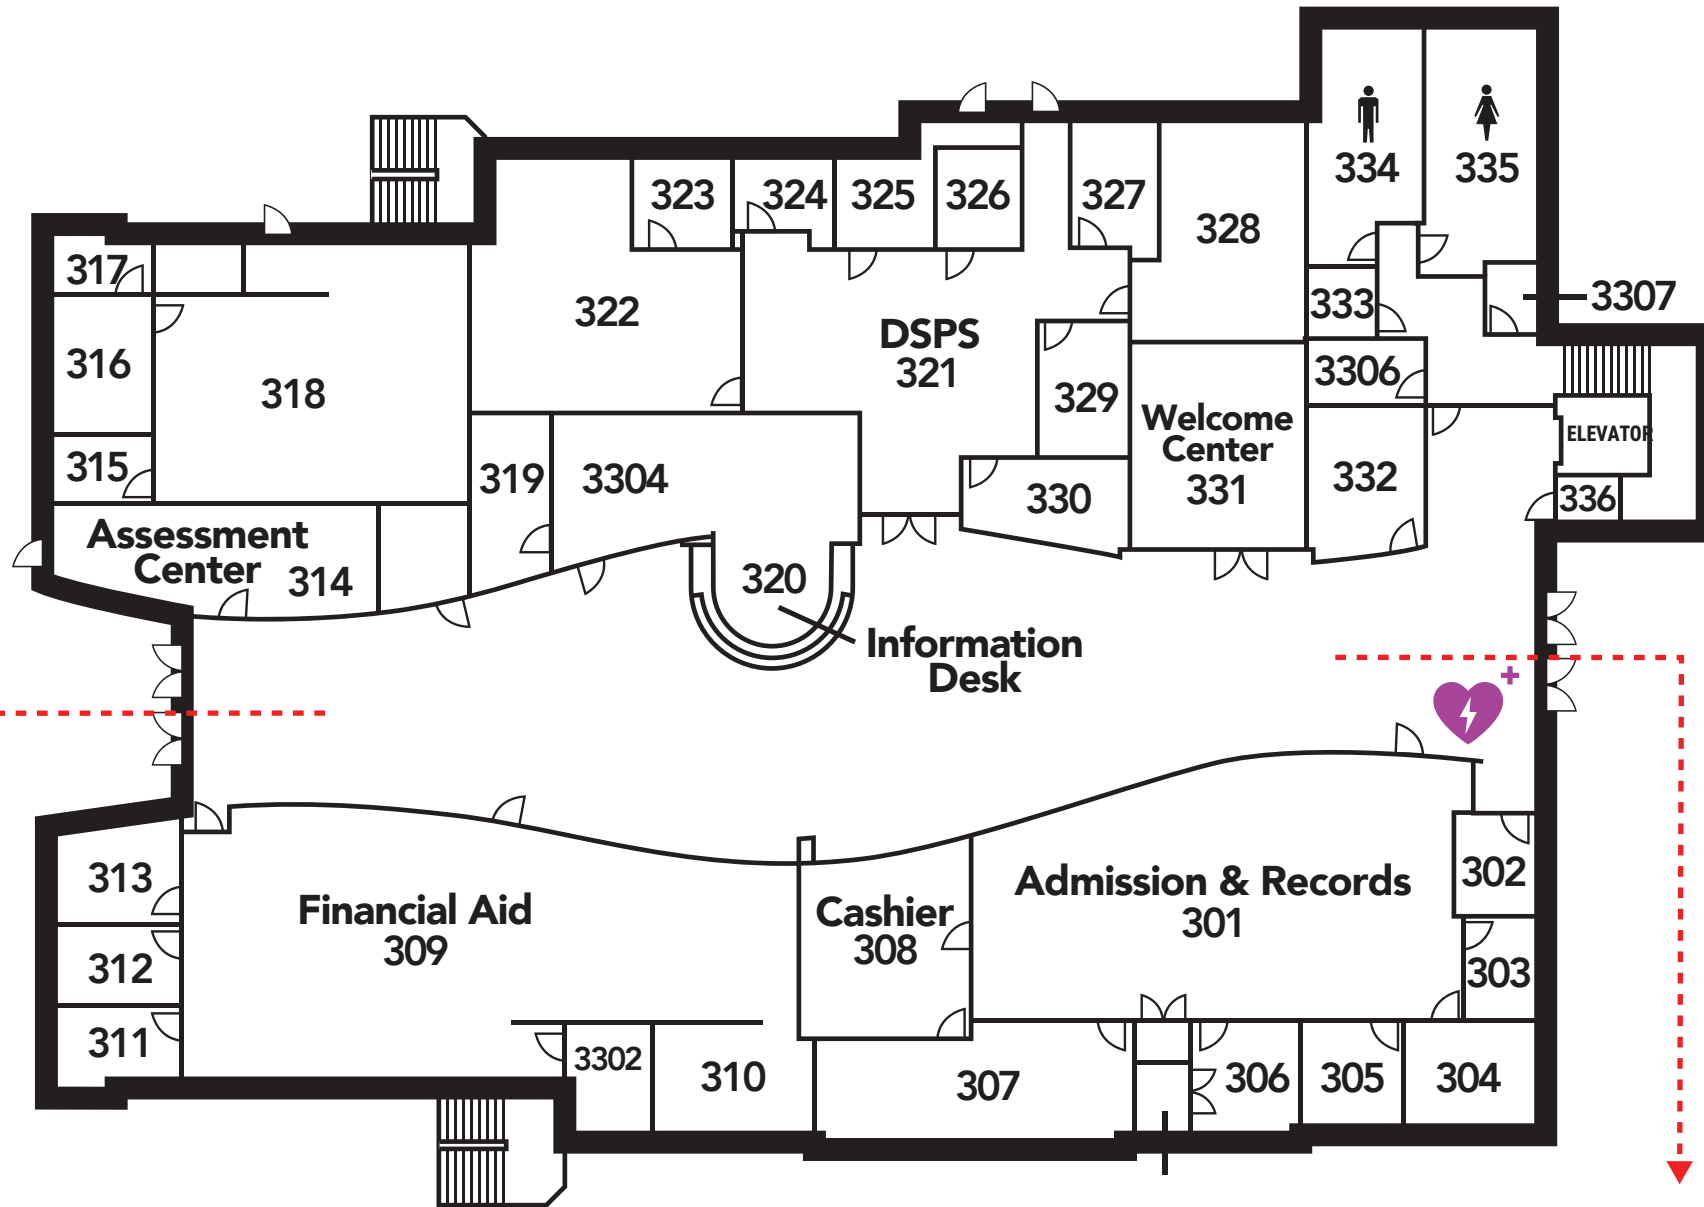

STUDENT SERVICES

FLOOR 1

2700 East Leland Rd., Pittsburg, CA

Evacuation Assembly Sites

- A** – Marquee on East Leland Road
- B** – Walkway at Lot A on East Leland Road
- C** – Walkway between baseball and softball fields at Los Medanos Drive
- D** – Sloped area west of Lot B
- E** – Sloped area west of College W
- F** – Area west of Lot C
- G** – Northeast corner of lake
- H** – Lower end of amphitheater

KEY

	= Maintenance Closet		= Restroom
	= Elevator		= Rescue Area
	= Fire Extinguisher		= AED

YOU ARE HERE

Emergency Phone: 9-1-1 (9-9-1-1 from most campus phones)
(925) 646-2441 (from cell phone)