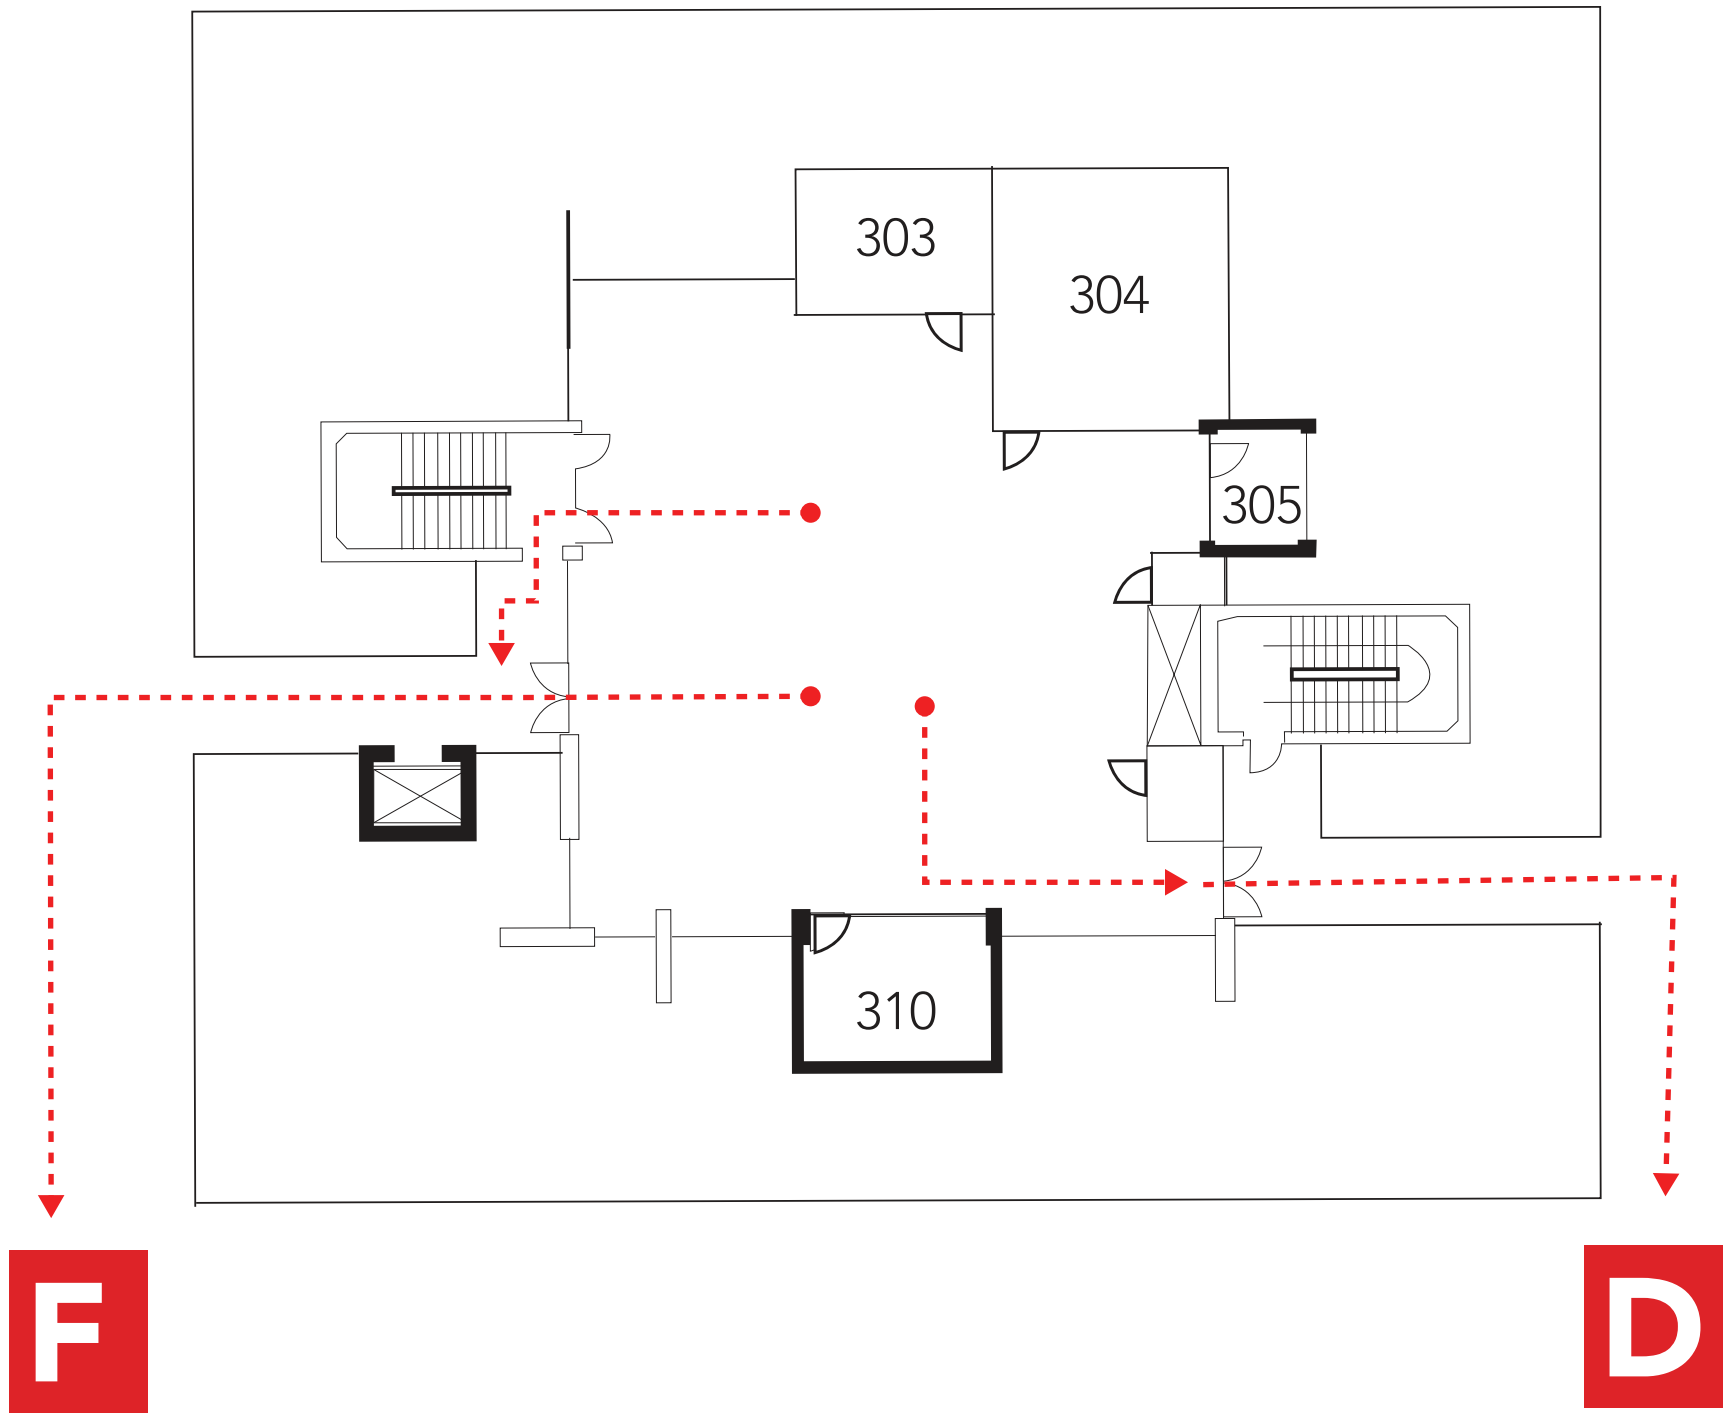

**CORE**  
FLOOR 3

2700 East Leland Rd., Pittsburg, CA

CORE - Center for Academic Support

**Evacuation Assembly Sites**

- A** – Marquee on East Leland Road
- B** – Walkway at Lot A on East Leland Road
- C** – Walkway between baseball and softball fields at Los Medanos Drive
- D** – Sloped area west of Lot B
- E** – Sloped area west of College W
- F** – Area west Lot C
- G** – Northeast corner of lake
- H** – Lower end of amphitheater

**KEY**

	= Maintenance Closet		= Restroom	<b>YOU ARE HERE</b>
	= Elevator		= Rescue Area	
	= Fire Extinguisher			

**Emergency Phone: 9-1-1** (9-9-1-1 from most campus phones)  
(925) 646-2441 (from cell phone)