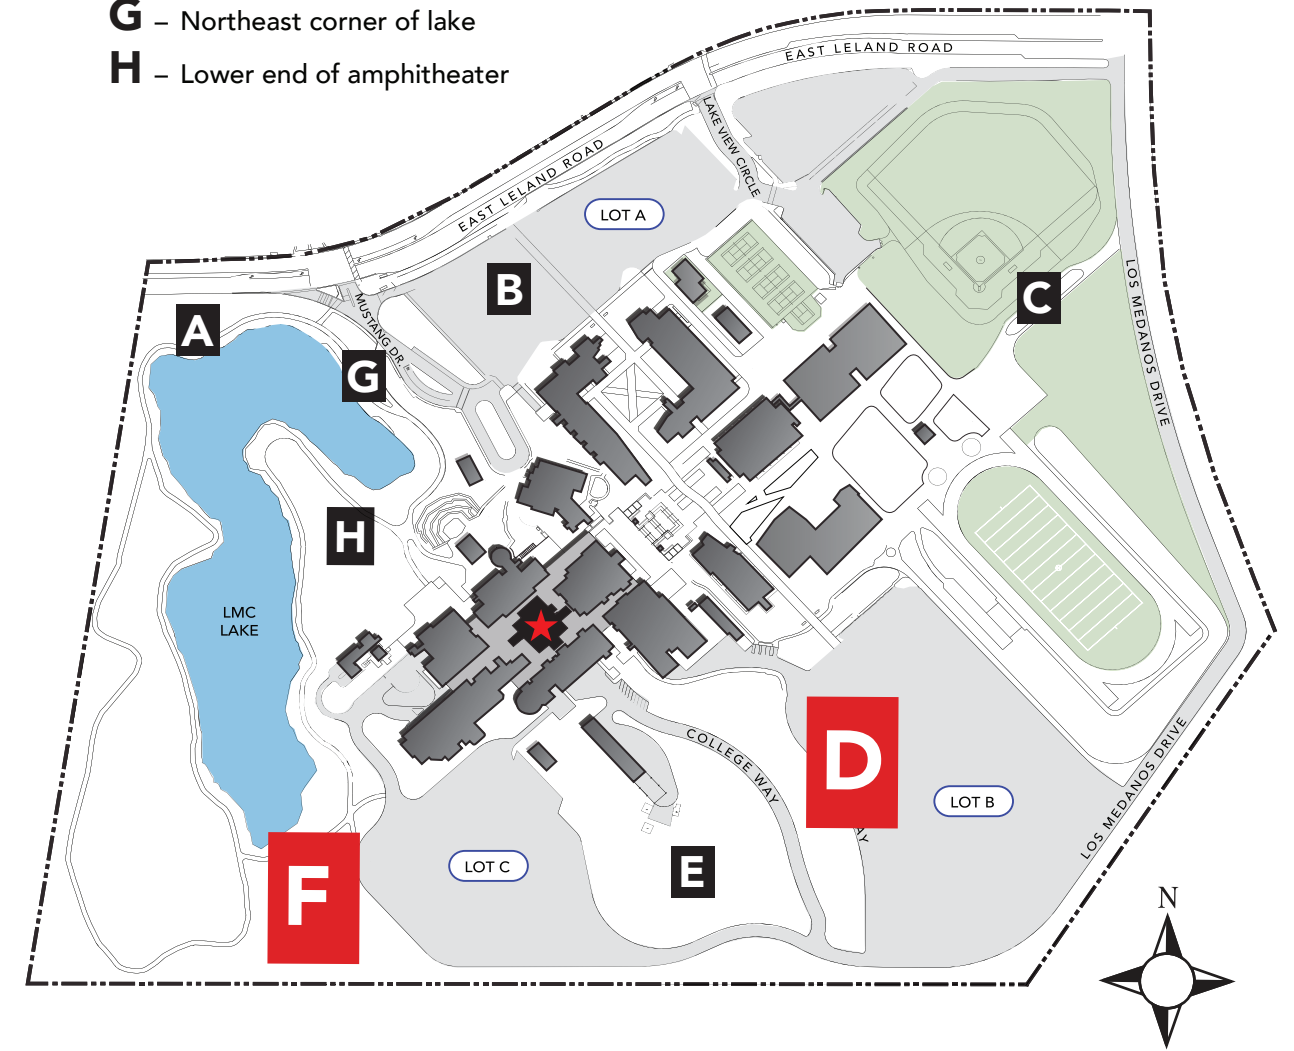

**CORE**  
FLOOR 3

2700 East Leland Rd., Pittsburg, CA

CORE - Center for Academic Support

**Evacuation Assembly Sites**

- A** – Marquee on East Leland Road
- B** – Walkway at Lot A on East Leland Road
- C** – Walkway between baseball and softball fields at Los Medanos Drive
- D** – Sloped area west of Lot B
- E** – Sloped area west of College W
- F** – Area west Lot C
- G** – Northeast corner of lake
- H** – Lower end of amphitheater

**KEY**

	= Maintenance Closet		= Restroom	<b>YOU ARE HERE</b>
	= Elevator		= Rescue Area	
	= Fire Extinguisher			

**Emergency Phone: 9-1-1** (9-9-1-1 from most campus phones)  
(925) 646-2441 (from cell phone)