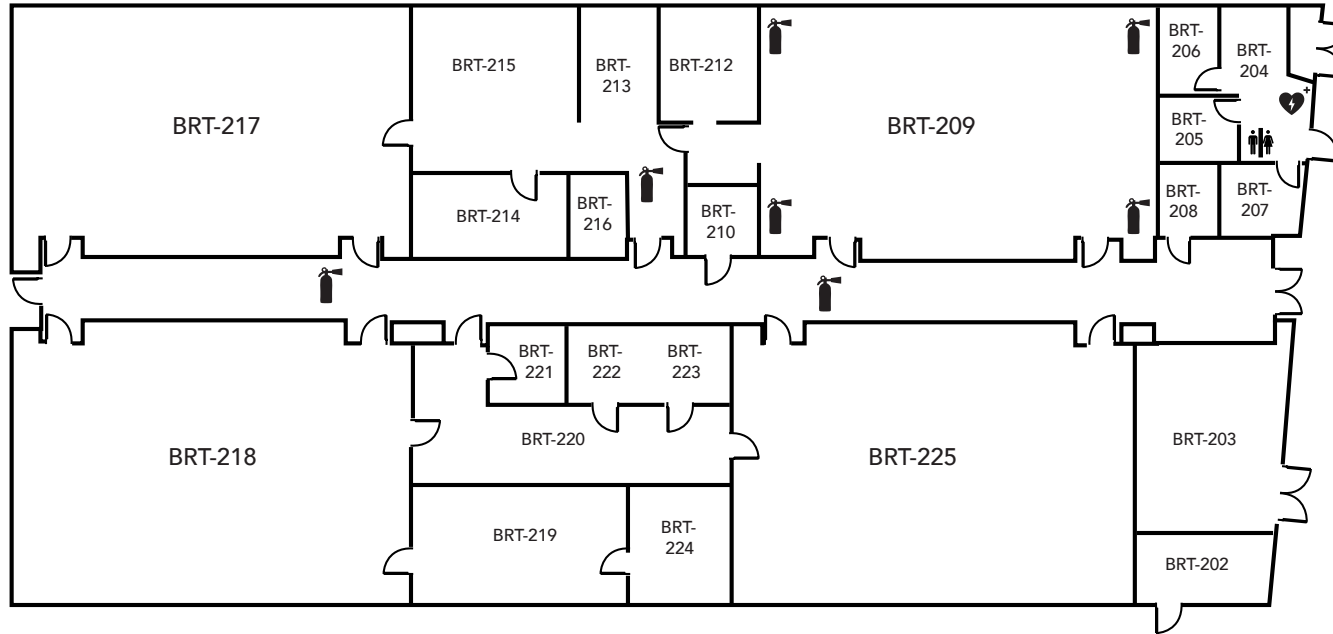

# LMC Brentwood Center 200 Building

LOS MEDANOS  
COLLEGE

**Brentwood Center**

Building 200

1351 Pioneer Square, Brentwood, CA 94513

**Emergency Phone:** 911 (911 from most campus phones)  
(925) 646-2441 (from a cell phone)