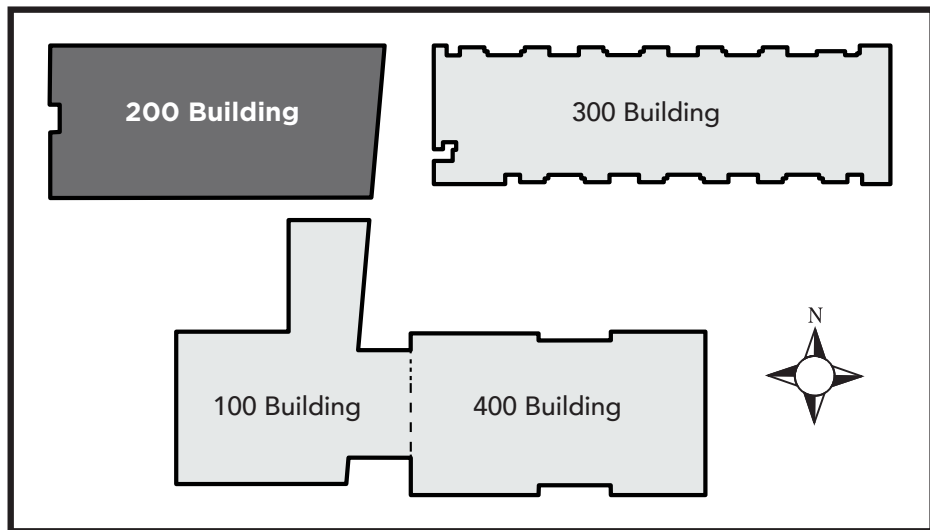

# LMC Brentwood Center 200 Building

LOS MEDANOS  
COLLEGE

**Brentwood Center**

Building 200

1351 Pioneer Square, Brentwood, CA 94513

**Emergency Phone:** 911 (911 from most campus phones)  
(925) 646-2441 (from a cell phone)