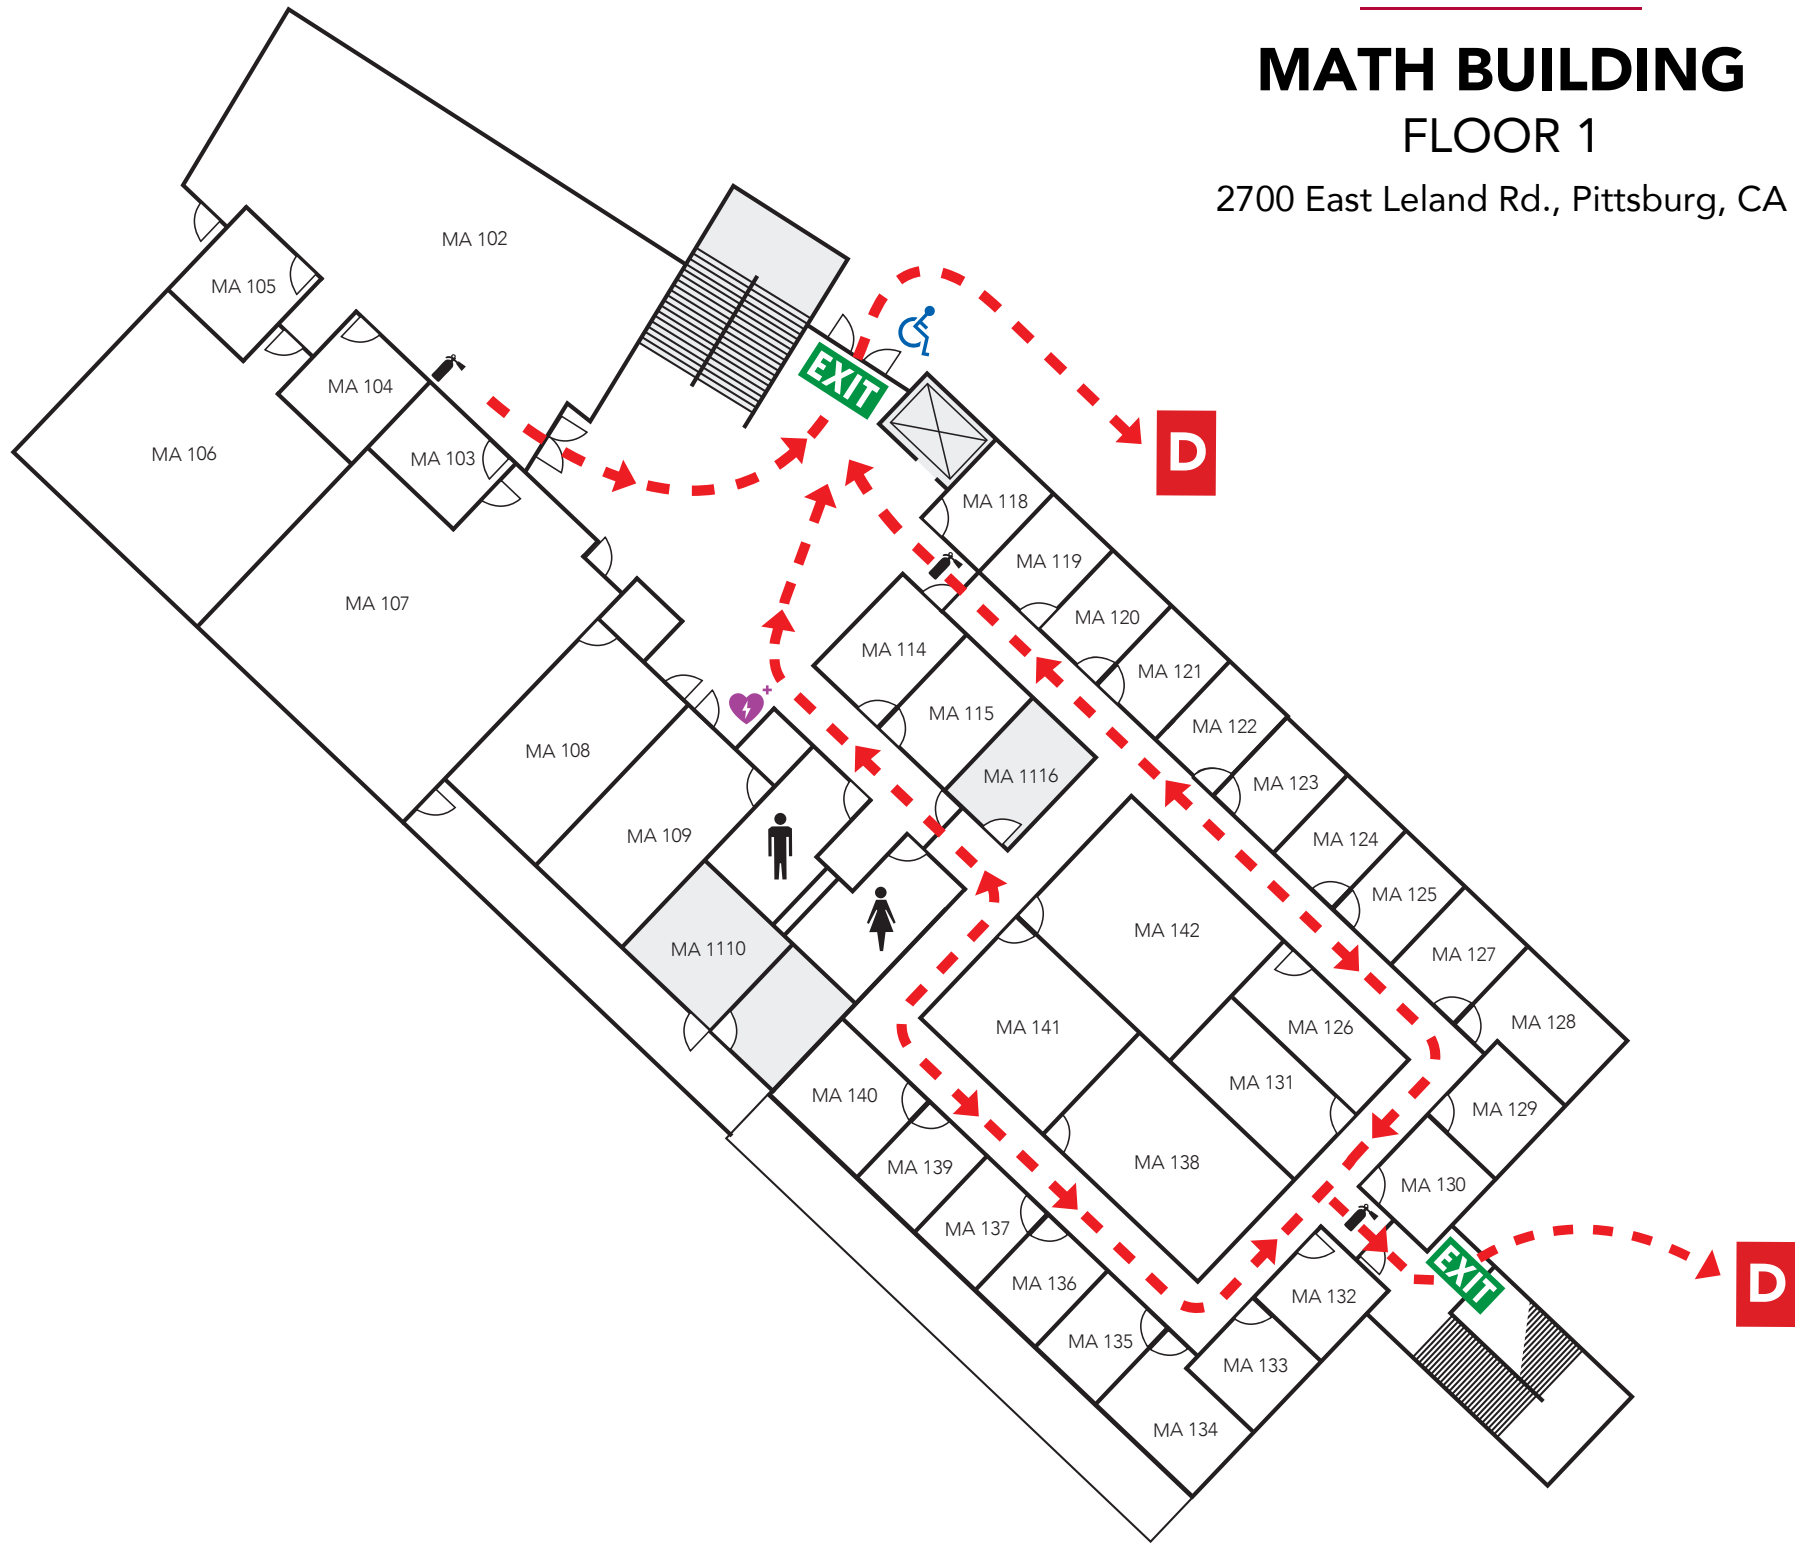

LOS MEDANOS
COLLEGE

MATH BUILDING
FLOOR 1

2700 East Leland Rd., Pittsburg, CA

Evacuation Assembly Sites

- A** – Marquee on East Leland Road
- B** – Walkway at Lot A on East Leland Road
- C** – Walkway between baseball and softball fields at Los Medanos Drive
- D** – Sloped area west of Lot B
- E** – Sloped area west of College Way
- F** – Area west of Lot C
- G** – Northeast corner of lake
- H** – Lower end of amphitheater

KEY

	= Maintenance Closet		= Restroom	YOU ARE HERE
	= Elevator		= Rescue Area	
	= Fire Extinguisher		= AED	

Emergency Phone: 9-1-1 (9-9-1-1 from most campus phones)
(925) 646-2441 (from cell phone)