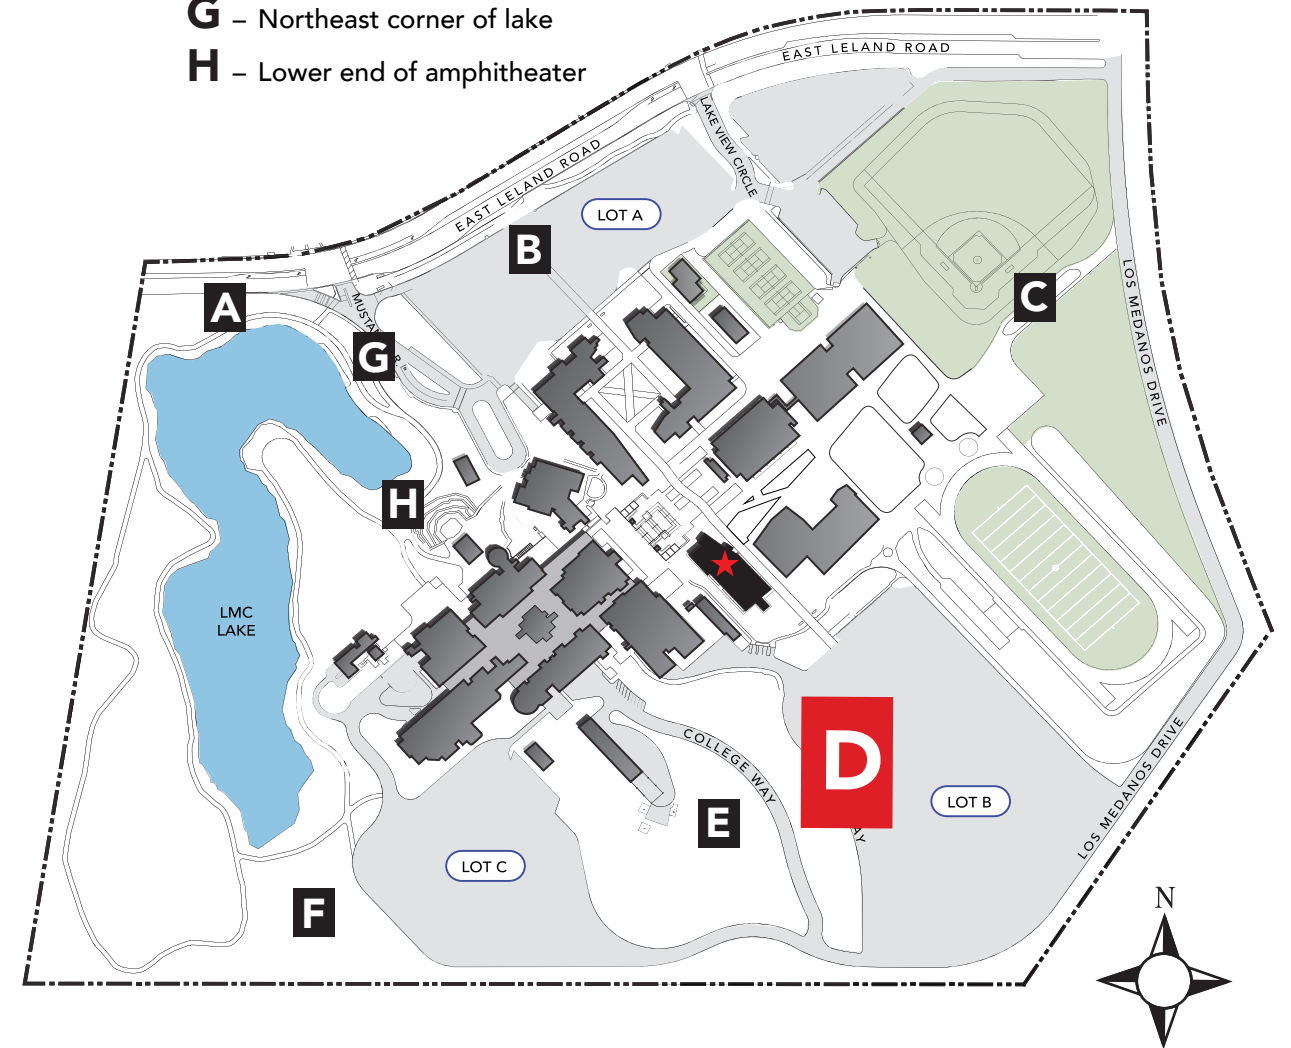

LOS MEDANOS
COLLEGE

MATH BUILDING
FLOOR 1

2700 East Leland Rd., Pittsburg, CA

Evacuation Assembly Sites

- A** – Marquee on East Leland Road
- B** – Walkway at Lot A on East Leland Road
- C** – Walkway between baseball and softball fields at Los Medanos Drive
- D** – Sloped area west of Lot B
- E** – Sloped area west of College Way
- F** – Area west of Lot C
- G** – Northeast corner of lake
- H** – Lower end of amphitheater

KEY

	= Maintenance Closet		= Restroom	YOU ARE HERE
	= Elevator		= Rescue Area	
	= Fire Extinguisher		= AED	

Emergency Phone: 9-1-1 (9-9-1-1 from most campus phones)
(925) 646-2441 (from cell phone)