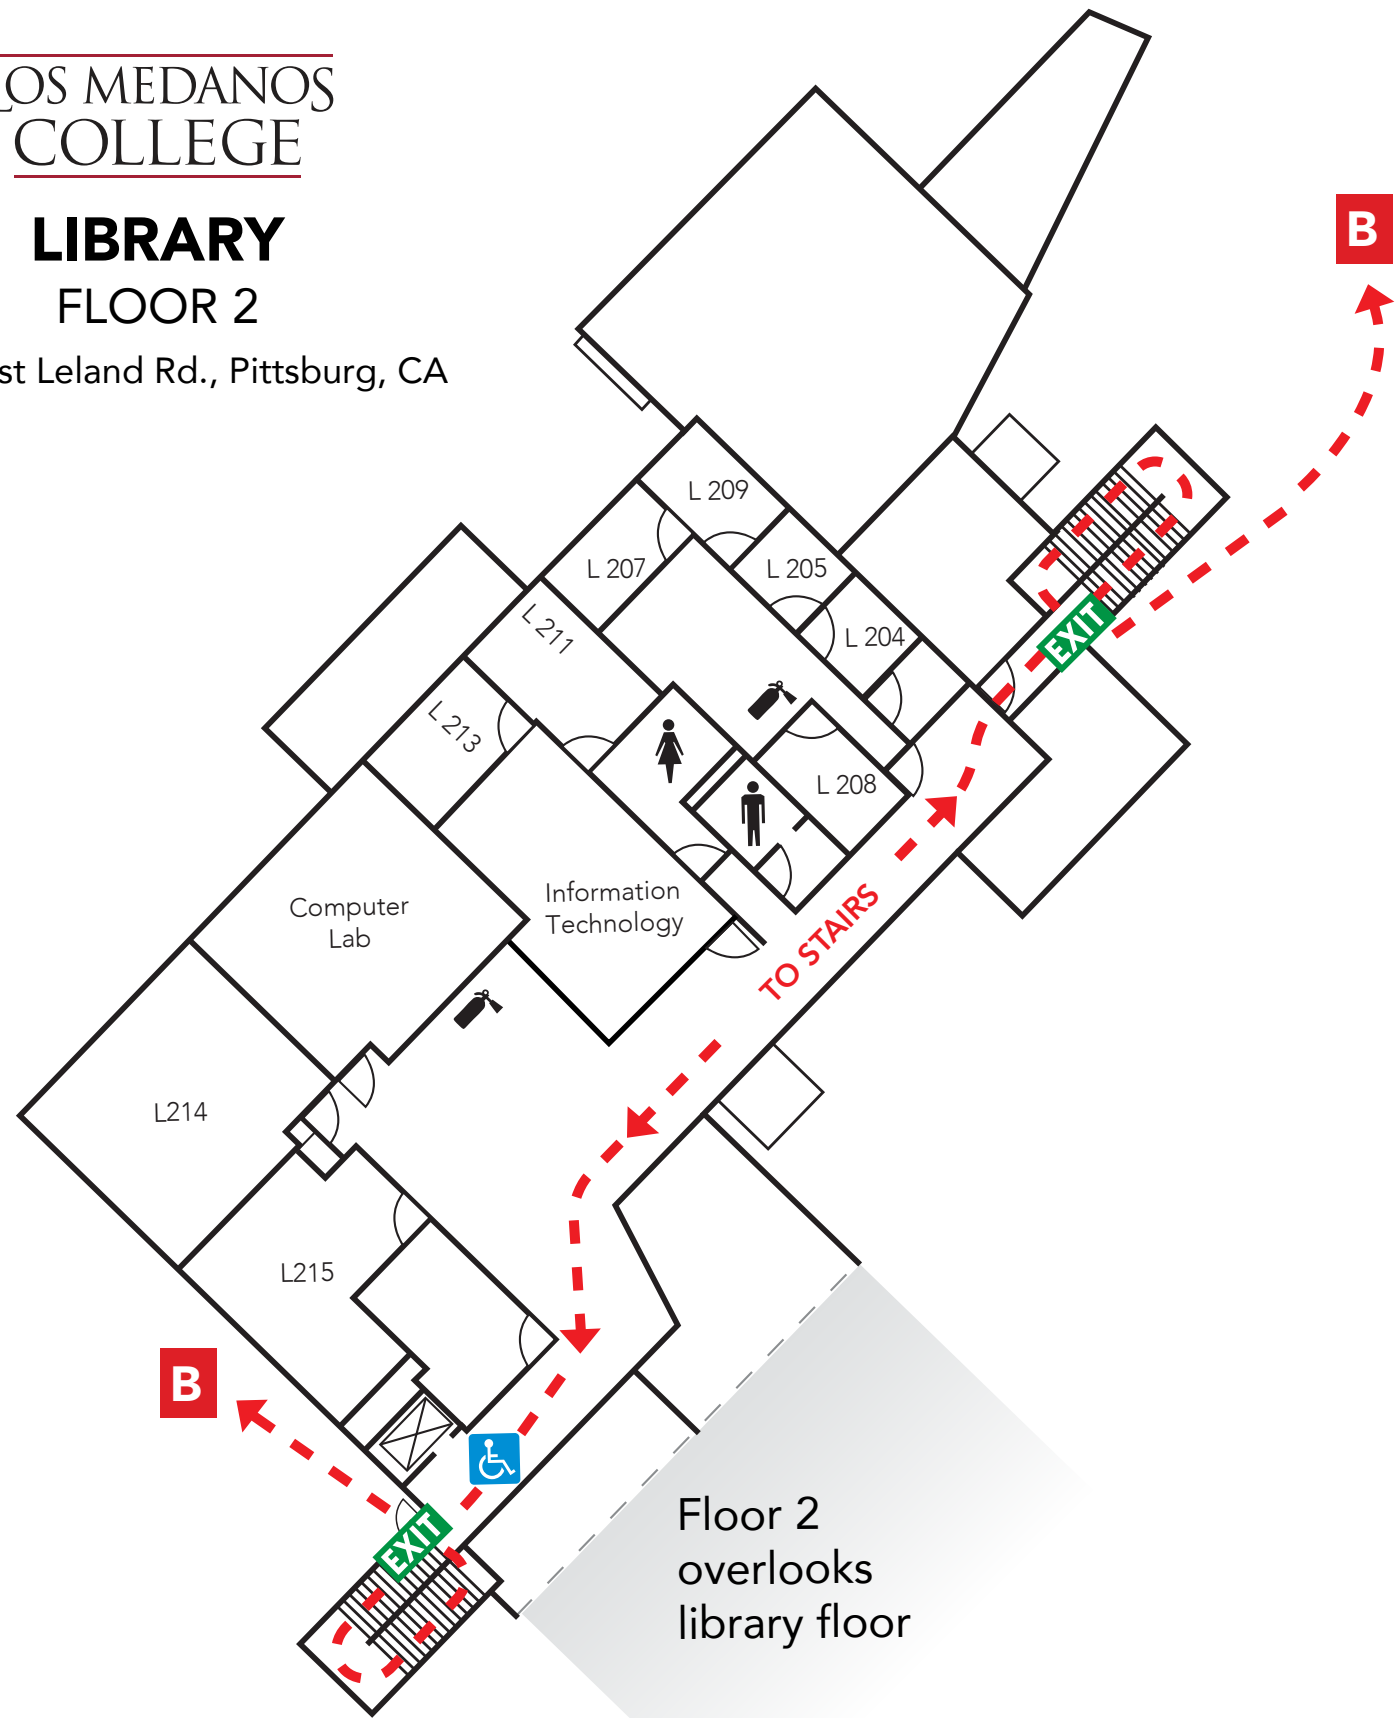

LOS MEDANOS COLLEGE

LIBRARY

FLOOR 2

2700 East Leland Rd., Pittsburg, CA

Floor 2 overlooks library floor

Evacuation Assembly Sites

- A** – Marquee on East Leland Road
- B** – Walkway at Lot A on East Leland Road
- C** – Walkway between baseball and softball fields at Los Medanos Drive
- D** – Sloped area west of Lot B
- E** – Sloped area west of College Way
- F** – Area west of Lot C
- G** – Northeast corner of lake
- H** – Lower end of amphitheater

KEY

	= Maintenance Closet		= Restroom	YOU ARE HERE
	= Elevator		= Rescue Area	
	= Fire Extinguisher			

Emergency Phone: 9-1-1 (9-9-1-1 from most campus phones)
(925) 646-2441 (from cell phone)