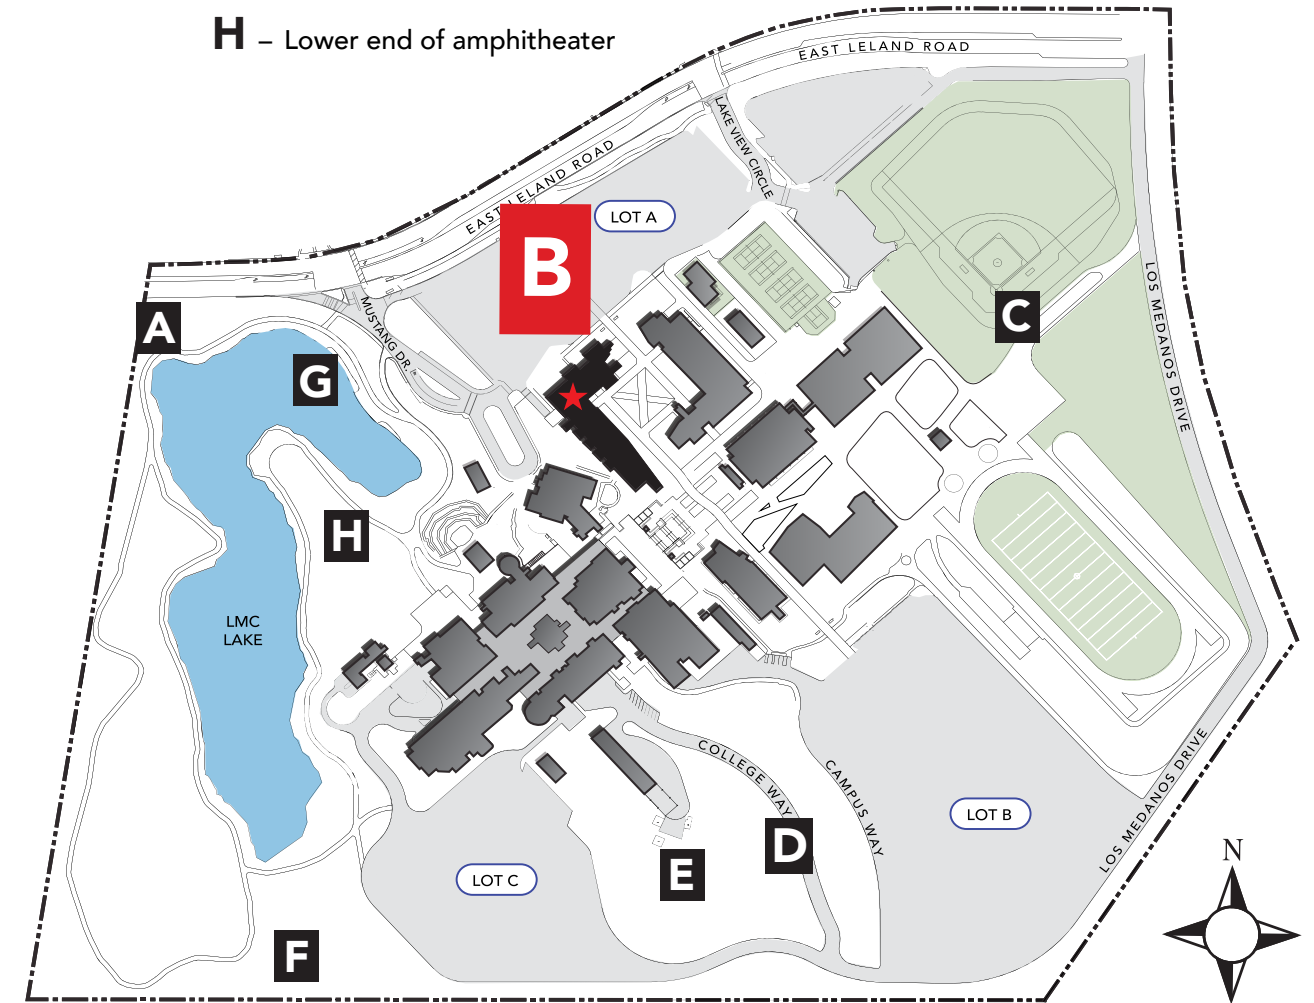

LOS MEDANOS COLLEGE

LIBRARY

FLOOR 2

2700 East Leland Rd., Pittsburg, CA

Floor 2 overlooks library floor

Evacuation Assembly Sites

- A** – Marquee on East Leland Road
- B** – Walkway at Lot A on East Leland Road
- C** – Walkway between baseball and softball fields at Los Medanos Drive
- D** – Sloped area west of Lot B
- E** – Sloped area west of College Way
- F** – Area west of Lot C
- G** – Northeast corner of lake
- H** – Lower end of amphitheater

KEY

	= Maintenance Closet		= Restroom	YOU ARE HERE
	= Elevator		= Rescue Area	
	= Fire Extinguisher			

Emergency Phone: 9-1-1 (9-9-1-1 from most campus phones)
(925) 646-2441 (from cell phone)