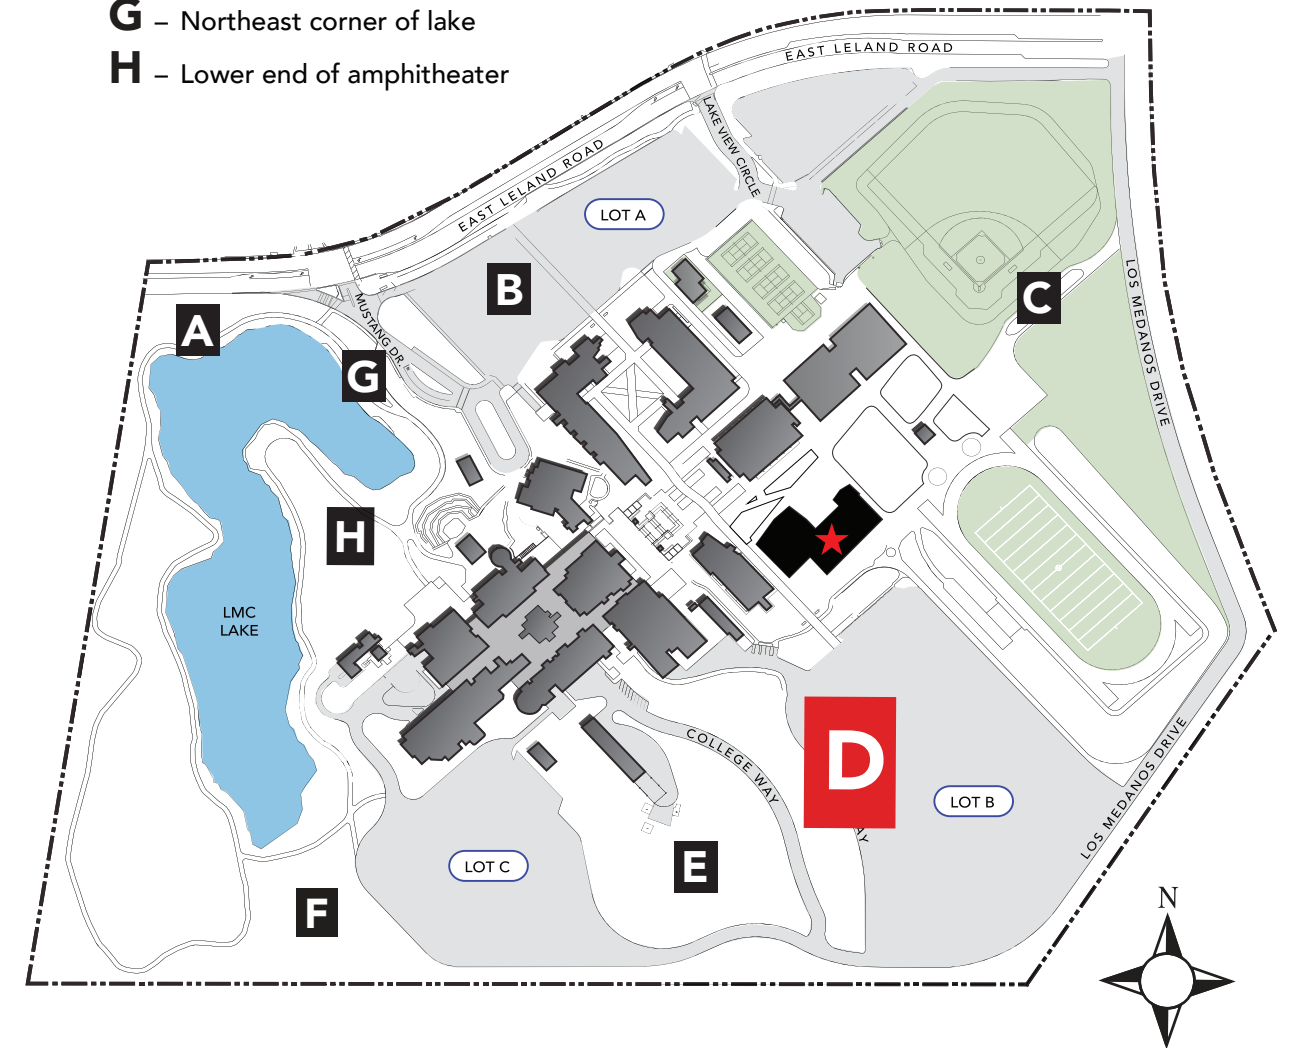

LOS MEDANOS
COLLEGE

STUDENT UNION

FLOOR 1

2700 East Leland Rd., Pittsburg, CA

Evacuation Assembly Sites

- A** – Marquee on East Leland Road
- B** – Walkway at Lot A on East Leland Road
- C** – Walkway between baseball and softball fields at Los Medanos Drive
- D** – Sloped area west of Lot B
- E** – Sloped area west of College W
- F** – Area west of Lot C
- G** – Northeast corner of lake
- H** – Lower end of amphitheater

KEY

	= Maintenance Closet		= Restroom	YOU ARE HERE
	= Elevator		= Rescue Area	
	= Fire Extinguisher		= AED	

Emergency Phone: 9-1-1 (9-9-1-1 from most campus phones)
(925) 646-2441 (from cell phone)