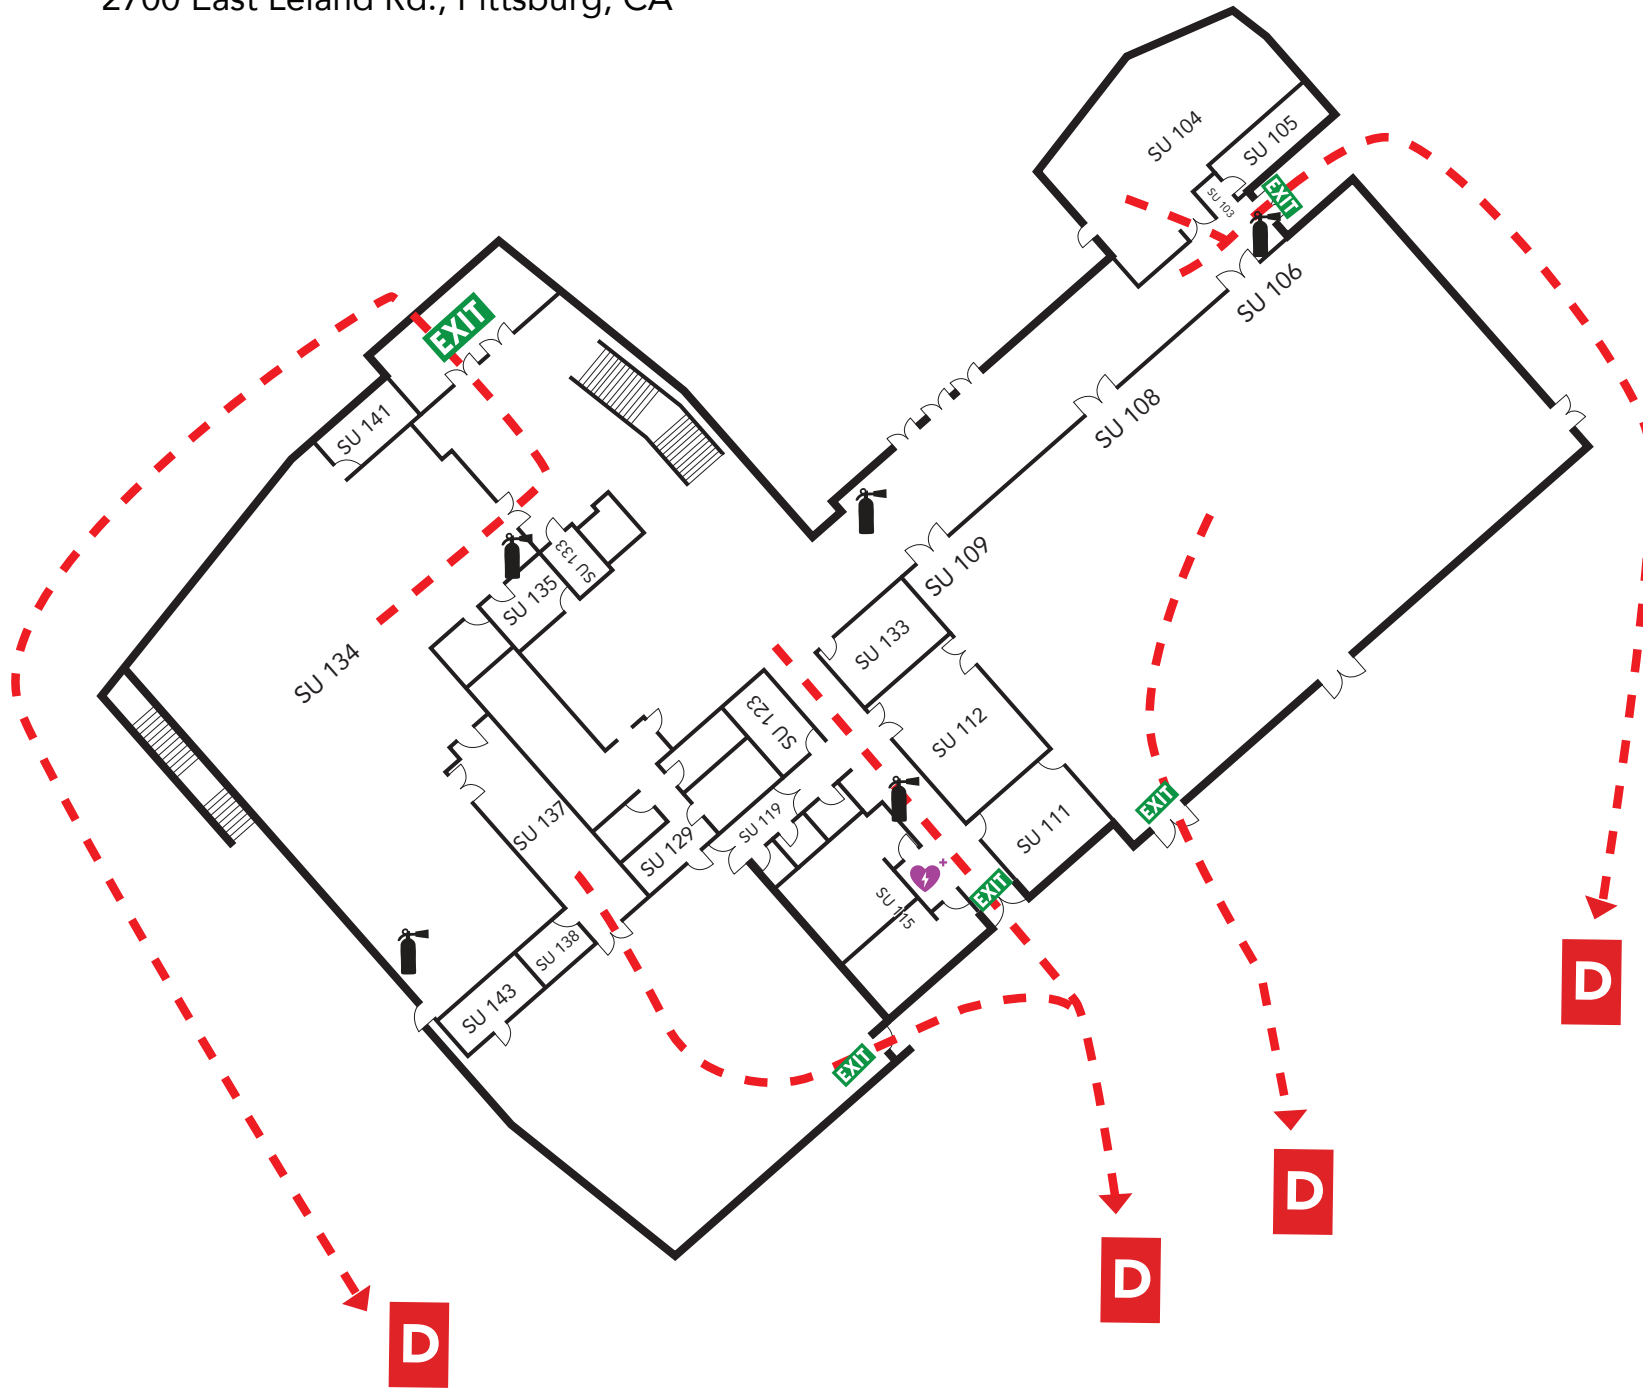

LOS MEDANOS
COLLEGE

STUDENT UNION

FLOOR 1

2700 East Leland Rd., Pittsburg, CA

Evacuation Assembly Sites

- A** – Marquee on East Leland Road
- B** – Walkway at Lot A on East Leland Road
- C** – Walkway between baseball and softball fields at Los Medanos Drive
- D** – Sloped area west of Lot B
- E** – Sloped area west of College W
- F** – Area west of Lot C
- G** – Northeast corner of lake
- H** – Lower end of amphitheater

KEY

	= Maintenance Closet		= Restroom	YOU ARE HERE
	= Elevator		= Rescue Area	
	= Fire Extinguisher		= AED	

Emergency Phone: 9-1-1 (9-9-1-1 from most campus phones)
(925) 646-2441 (from cell phone)