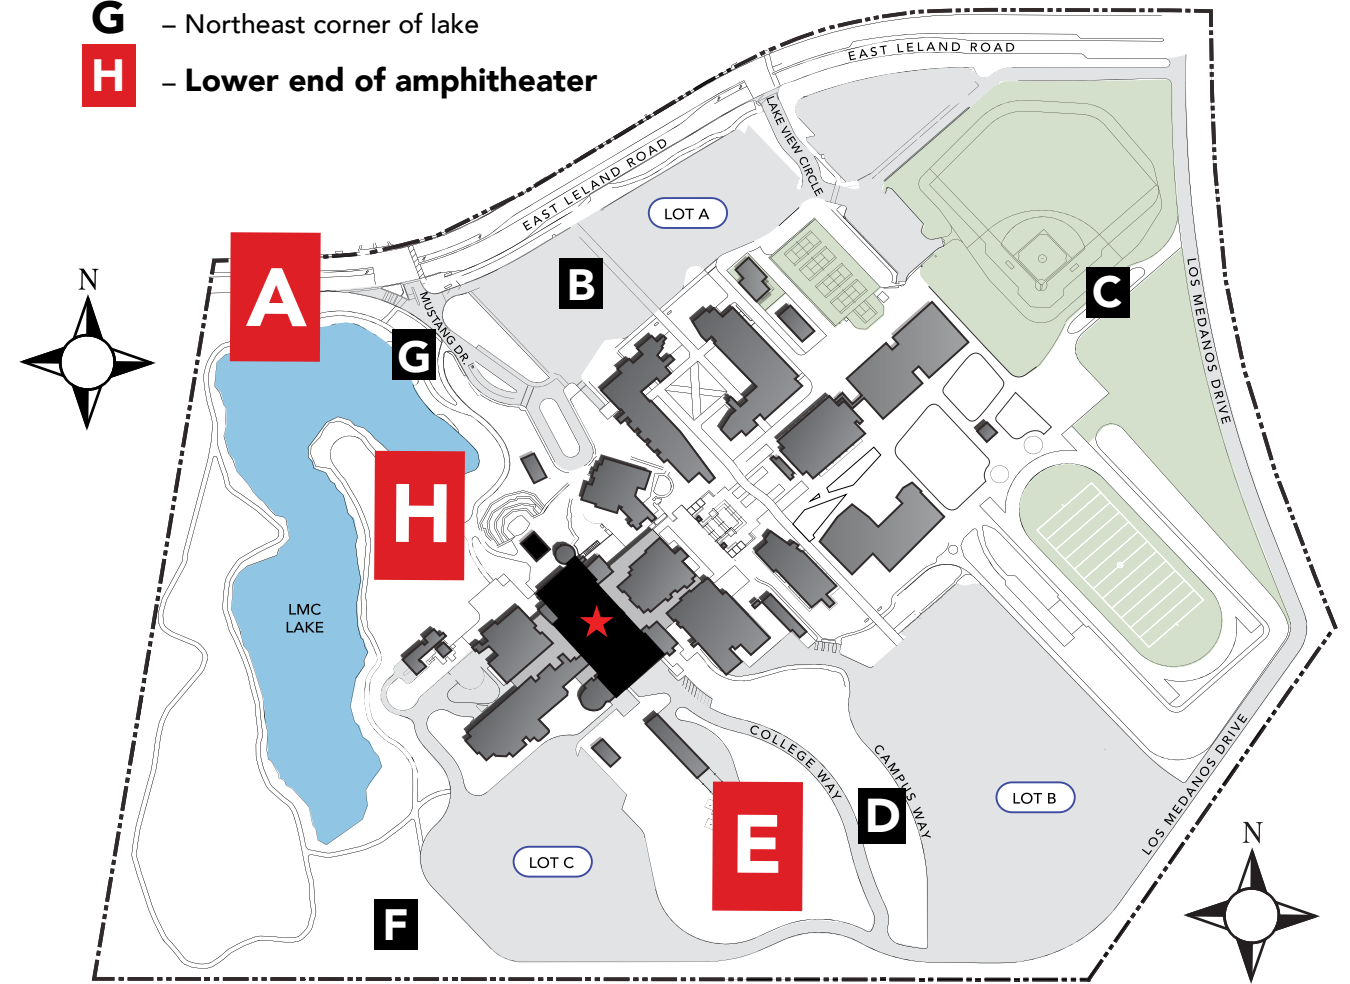

LOS MEDANOS
COLLEGE

COLLEGE COMPLEX
FLOOR 1

2700 East Leland Rd., Pittsburg, CA

Evacuation Assembly Sites

- A** – Marquee on East Leland Road
- B** – Walkway at Lot A on East Leland Road
- C** – Walkway between baseball and softball fields at Los Medanos Drive
- D** – Sloped area west of Lot B
- E** – Sloped area west of College Way
- F** – Area west of Lot C
- G** – Northeast corner of lake
- H** – Lower end of amphitheater

KEY

	= Maintenance Closet		= Restroom	YOU ARE HERE
	= Elevator		= Rescue Area	
	= Fire Extinguisher			

Emergency Phone: 9-1-1 (9-9-1-1 from most campus phones)
(925) 646-2441 (from cell phone)