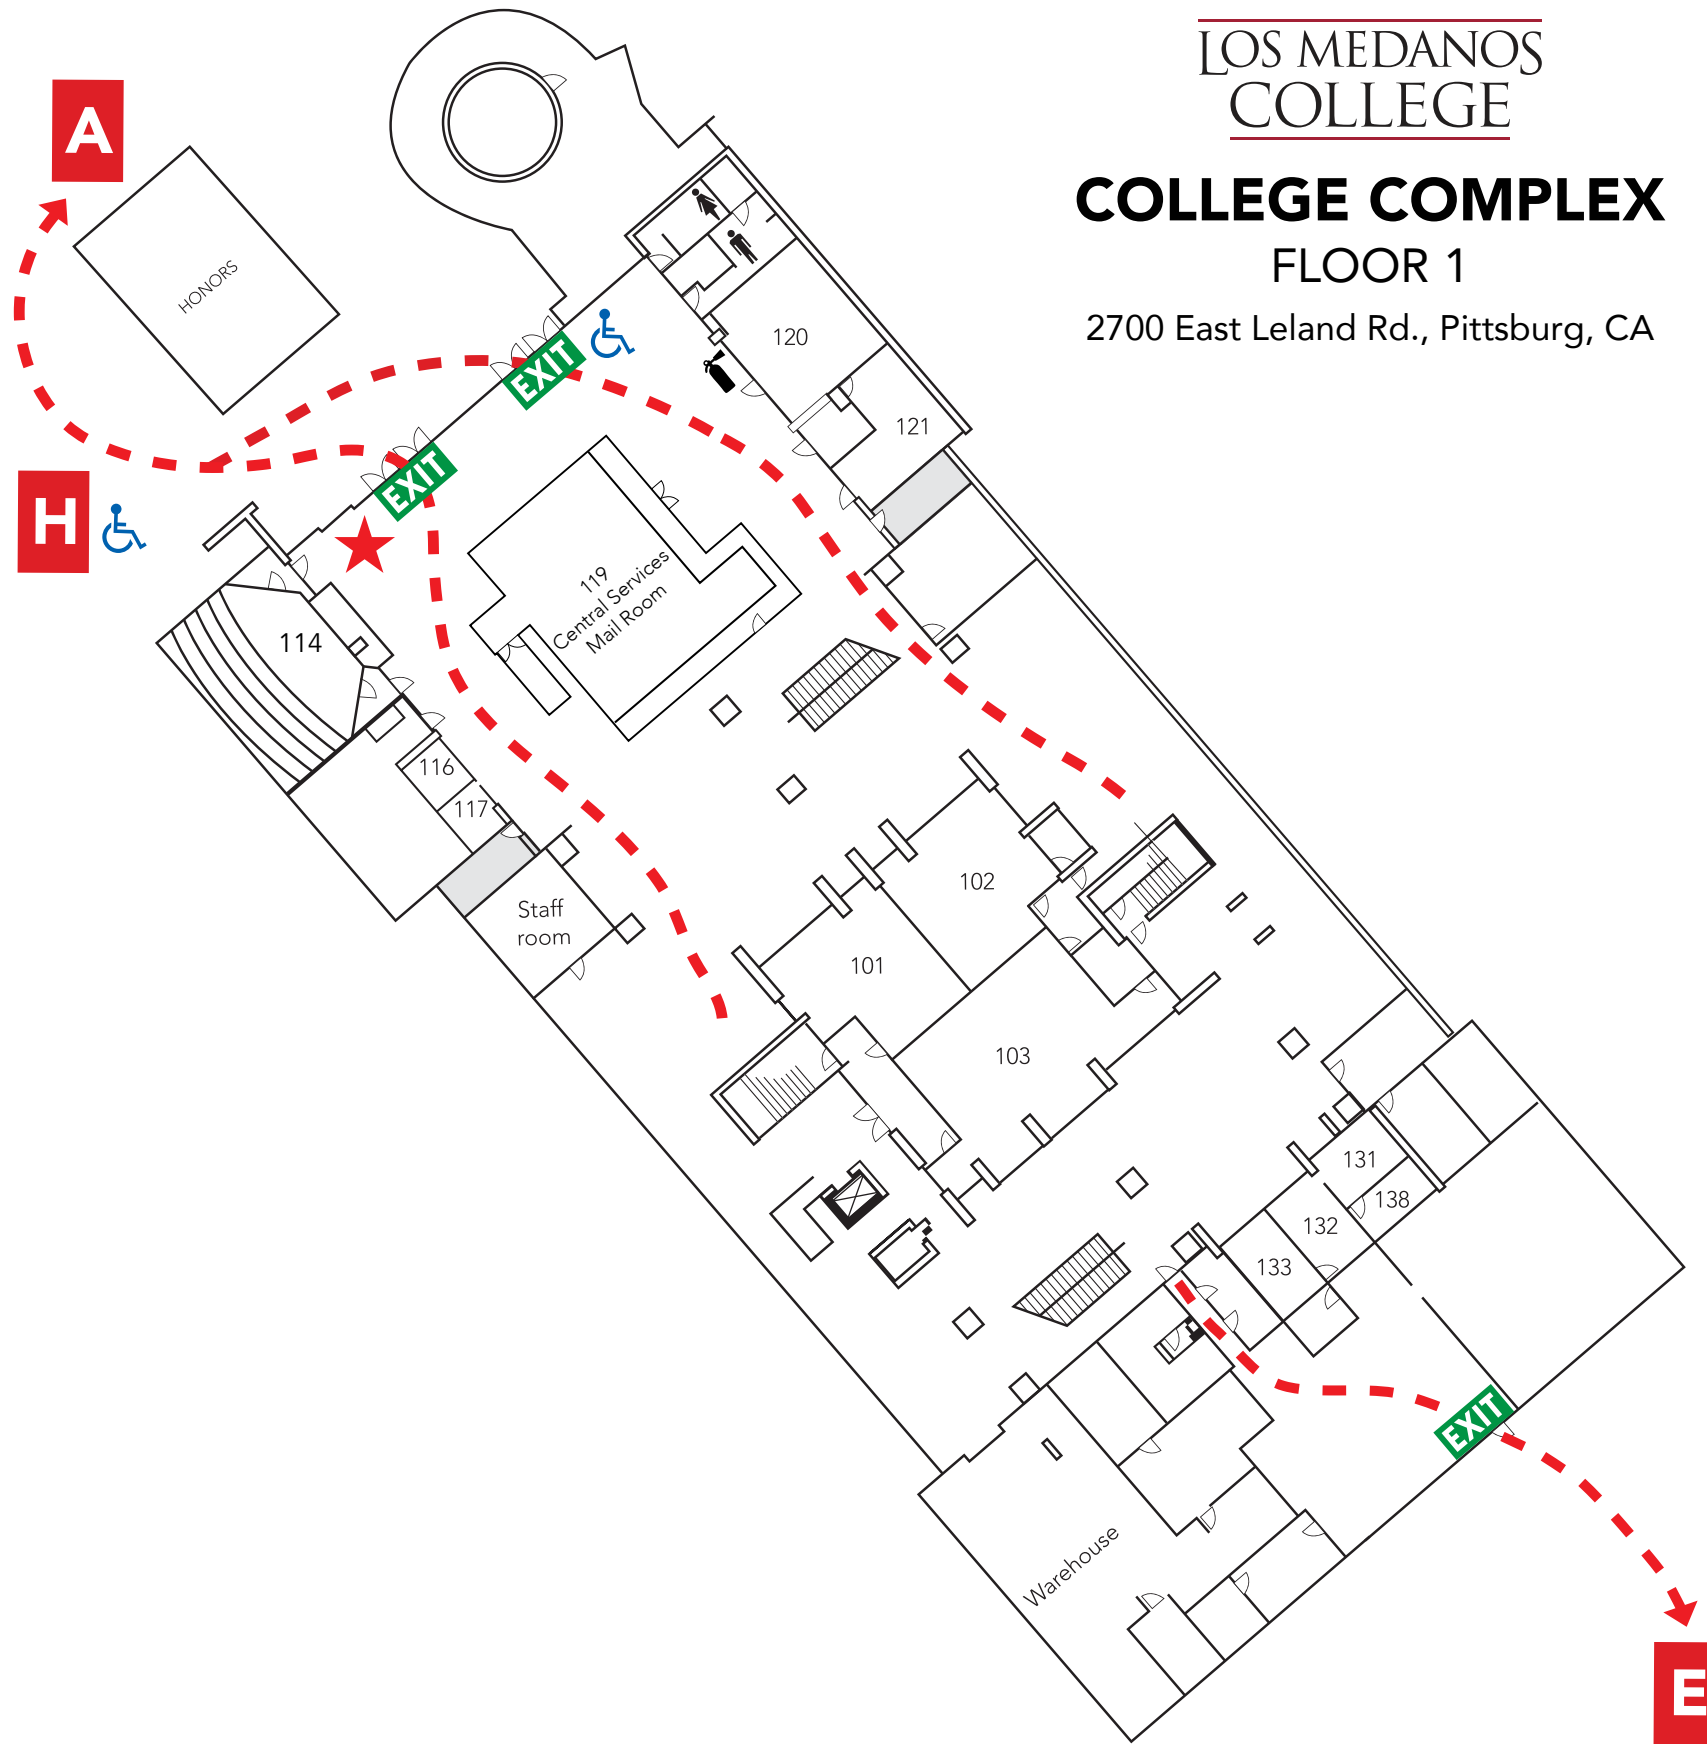

LOS MEDANOS
COLLEGE

COLLEGE COMPLEX
FLOOR 1

2700 East Leland Rd., Pittsburg, CA

Evacuation Assembly Sites

- A** – Marquee on East Leland Road
- B** – Walkway at Lot A on East Leland Road
- C** – Walkway between baseball and softball fields at Los Medanos Drive
- D** – Sloped area west of Lot B
- E** – Sloped area west of College Way
- F** – Area west of Lot C
- G** – Northeast corner of lake
- H** – Lower end of amphitheater

KEY

	= Maintenance Closet		= Restroom	YOU ARE HERE
	= Elevator		= Rescue Area	
	= Fire Extinguisher			

Emergency Phone: 9-1-1 (9-9-1-1 from most campus phones)
(925) 646-2441 (from cell phone)