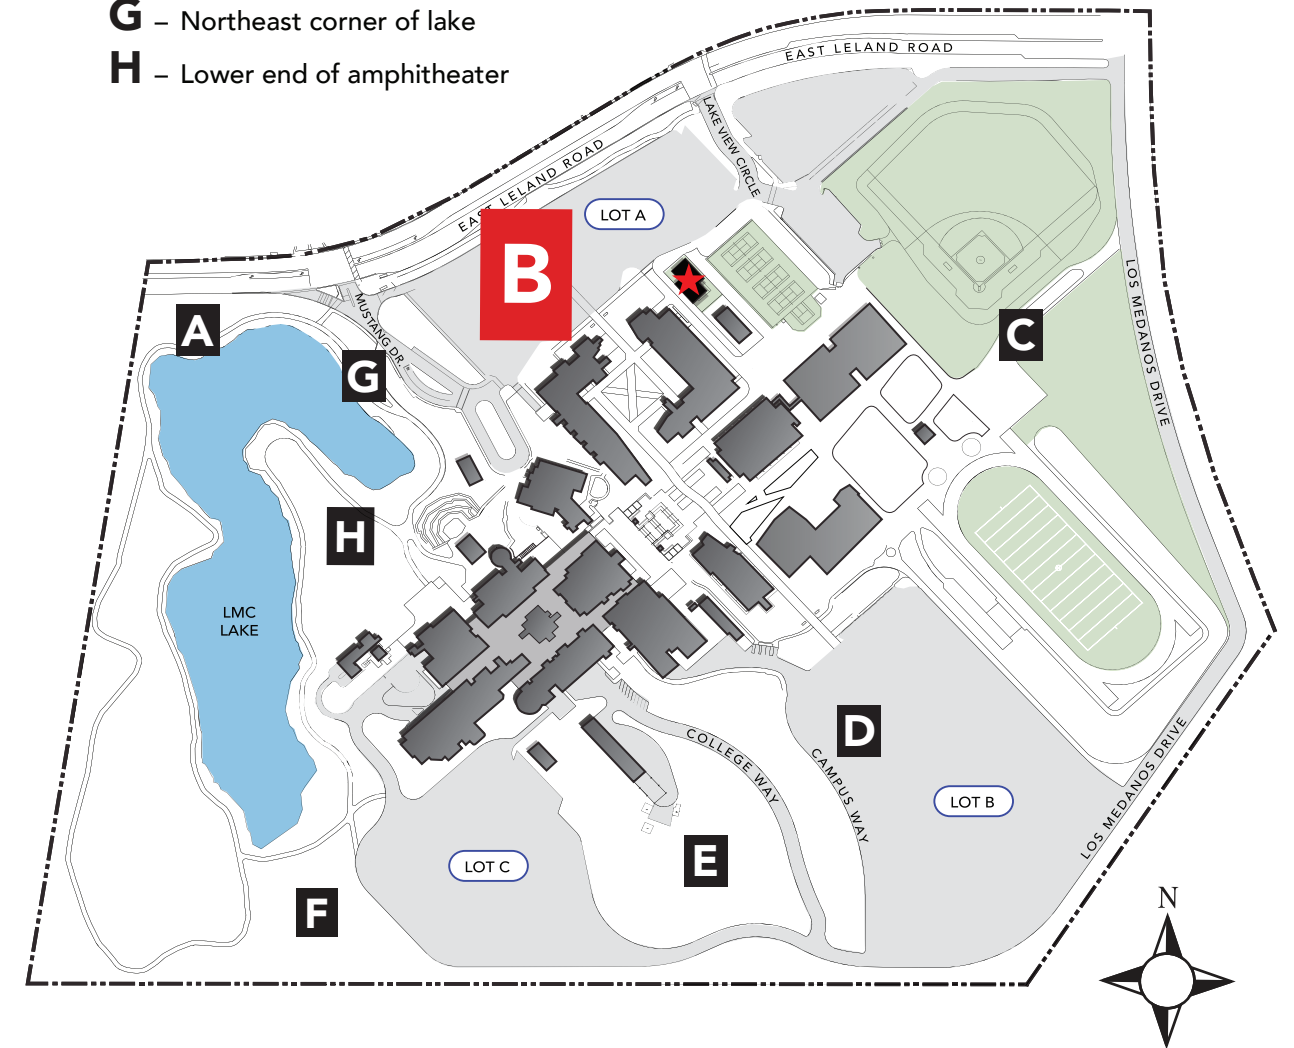

LOS MEDANOS
COLLEGE

Campus Safety Center

2700 East Leland Rd., Pittsburg, CA

Evacuation Assembly Sites

- A** – Marquee on East Leland Road
- B** – Walkway at Lot A on East Leland Road
- C** – Walkway between baseball and softball fields at Los Medanos Drive
- D** – Sloped area west of Lot B
- E** – Sloped area west of College W
- F** – Area west of Lot C
- G** – Northeast corner of lake
- H** – Lower end of amphitheater

KEY

	= Maintenance Closet		= Restroom	YOU ARE HERE
	= Elevator		= Rescue Area	
	= Fire Extinguisher		= AED	

Emergency Phone: 9-1-1 (9-9-1-1 from most campus phones)
(925) 646-2441 (from cell phone)