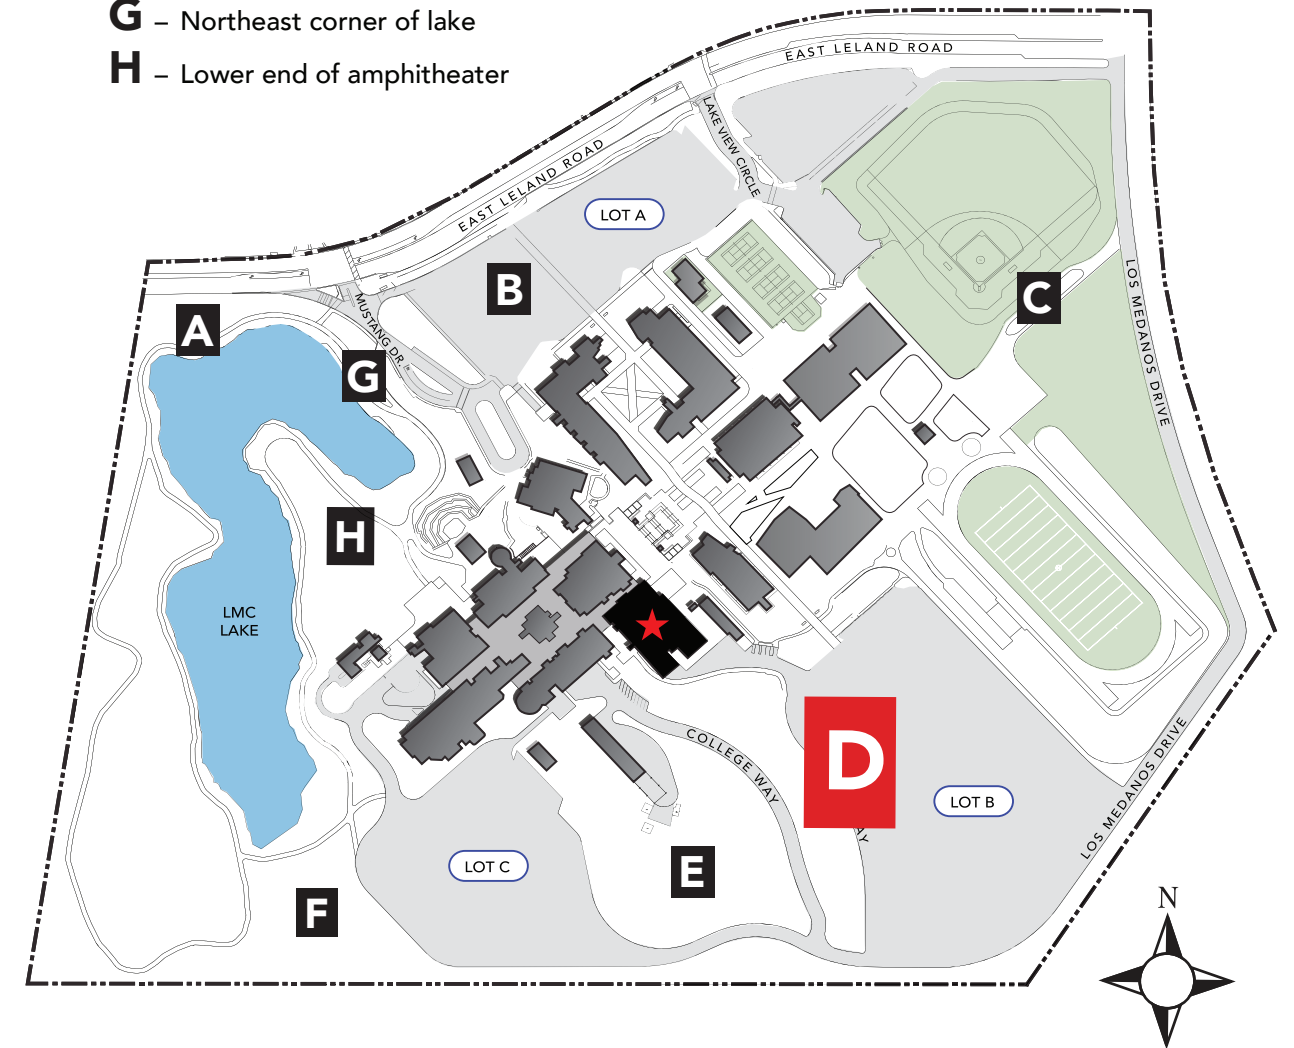

VOCATIONAL TECHNOLOGY

2700 East Leland Rd., Pittsburg, CA

Evacuation Assembly Sites

- A** – Marquee on East Leland Road
- B** – Walkway at Lot A on East Leland Road
- C** – Walkway between baseball and softball fields at Los Medanos Drive
- D** – Sloped area west of Lot B
- E** – Sloped area west of College W
- F** – Area west of Lot C
- G** – Northeast corner of lake
- H** – Lower end of amphitheater

KEY

	= Maintenance Closet		= Restroom	YOU ARE HERE
	= Elevator		= Rescue Area	
	= Fire Extinguisher			

Emergency Phone: 9-1-1 (9-9-1-1 from most campus phones)
(925) 646-2441 (from cell phone)