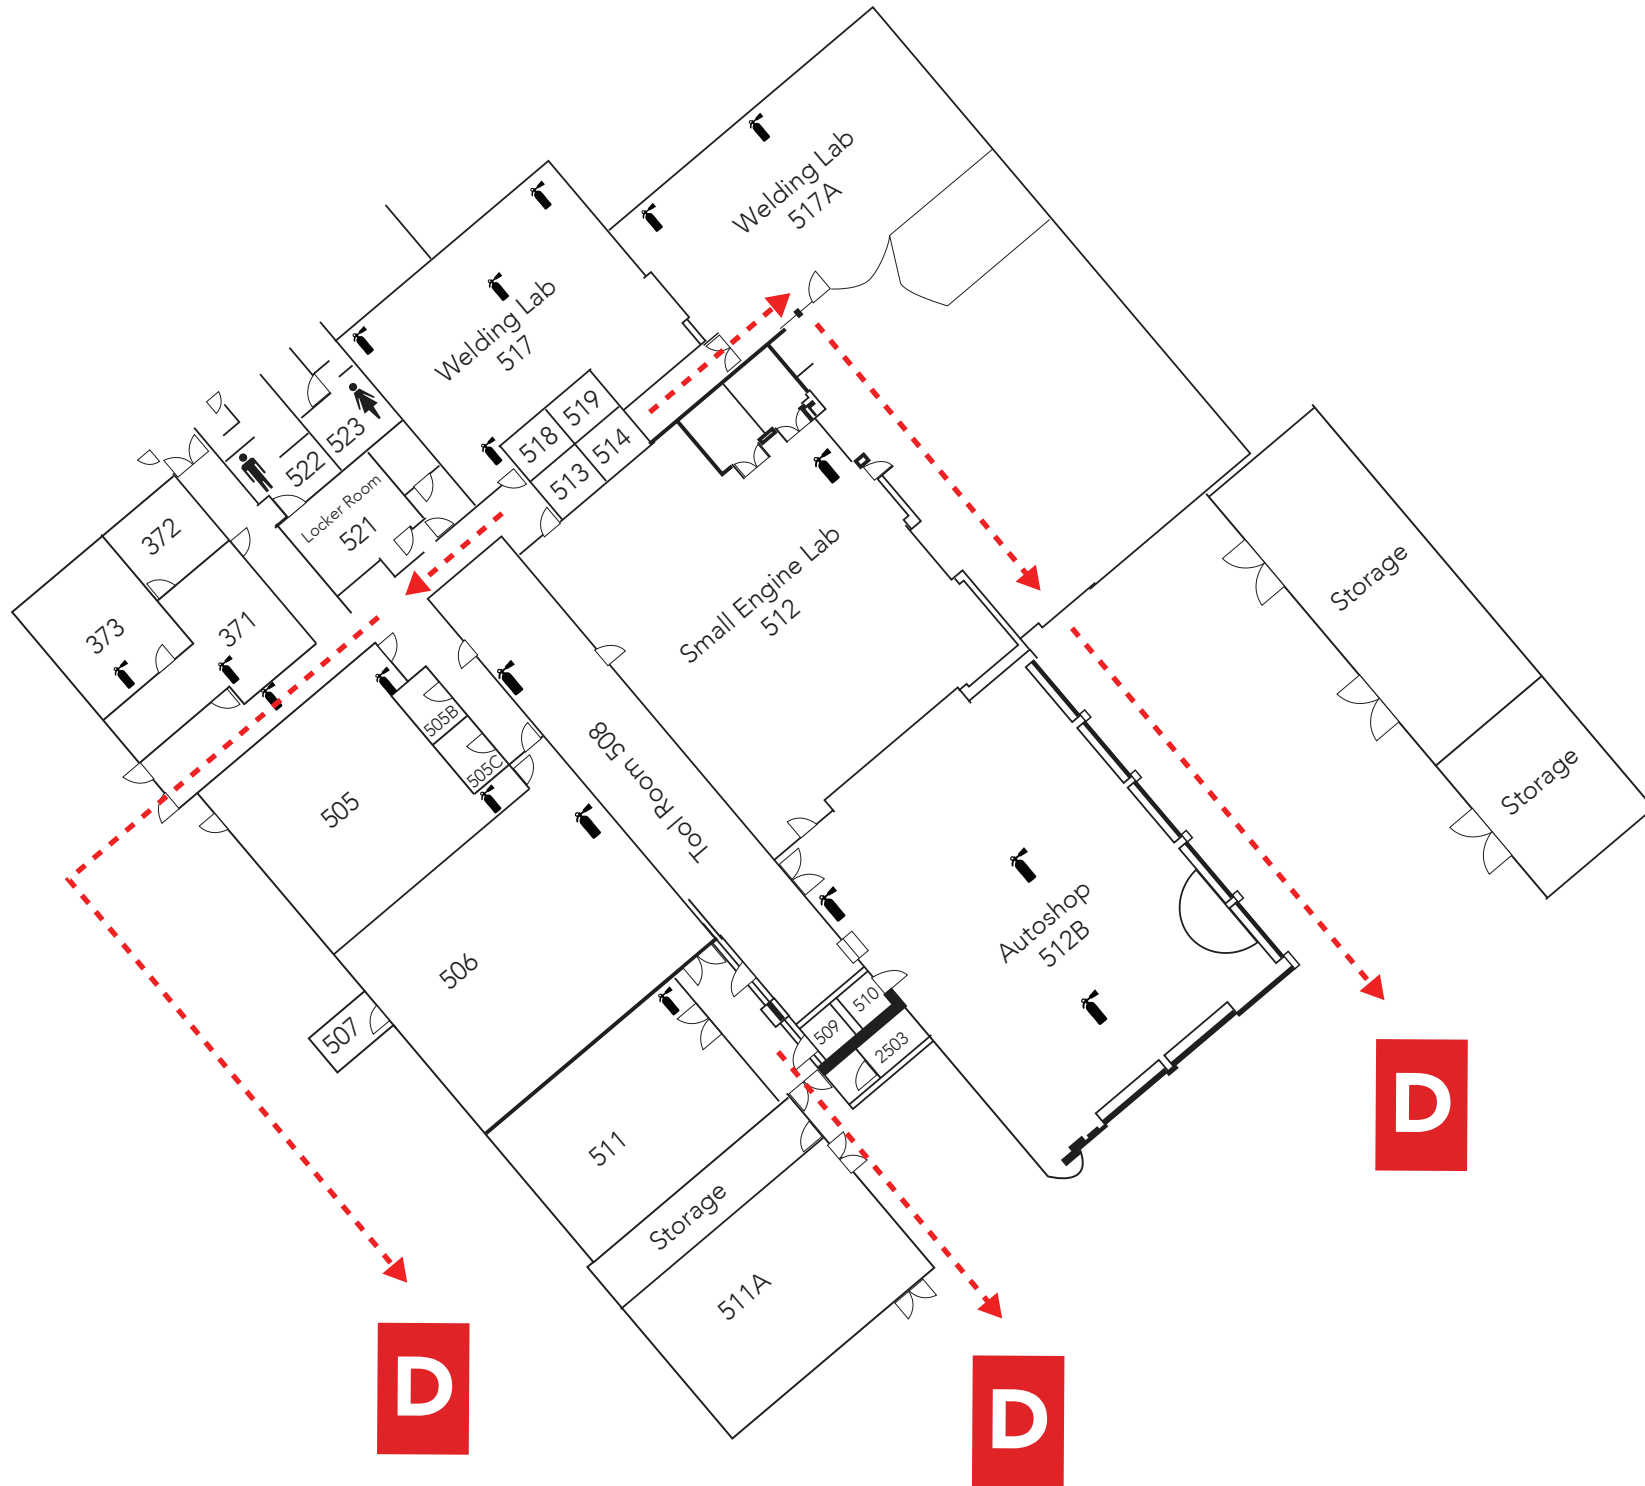

VOCATIONAL TECHNOLOGY

2700 East Leland Rd., Pittsburg, CA

Evacuation Assembly Sites

- A** – Marquee on East Leland Road
- B** – Walkway at Lot A on East Leland Road
- C** – Walkway between baseball and softball fields at Los Medanos Drive
- D** – Sloped area west of Lot B
- E** – Sloped area west of College W
- F** – Area west of Lot C
- G** – Northeast corner of lake
- H** – Lower end of amphitheater

KEY

	= Maintenance Closet		= Restroom	YOU ARE HERE
	= Elevator		= Rescue Area	
	= Fire Extinguisher			

Emergency Phone: 9-1-1 (9-9-1-1 from most campus phones)
(925) 646-2441 (from cell phone)