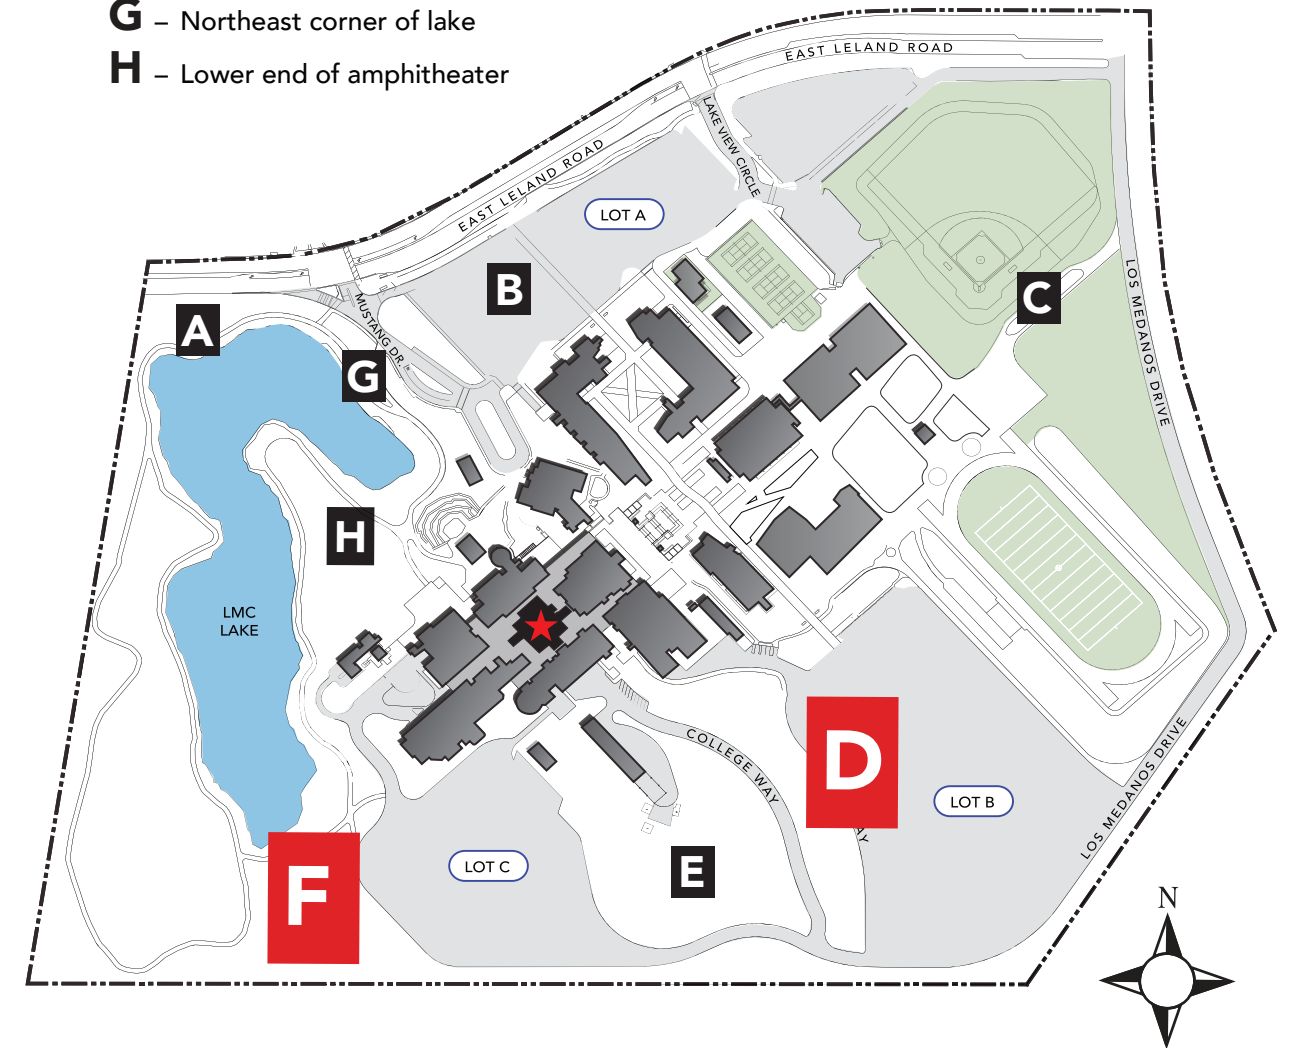

LOS MEDANOS COLLEGE

CORE
FLOOR 4

2700 East Leland Rd., Pittsburg, CA

Business Services - 400

Evacuation Assembly Sites

- A** – Marquee on East Leland Road
- B** – Walkway at Lot A on East Leland Road
- C** – Walkway between baseball and softball fields at Los Medanos Drive
- D** – Sloped area west of Lot B
- E** – Sloped area west of College W
- F** – Area west Lot C
- G** – Northeast corner of lake
- H** – Lower end of amphitheater

KEY

= Maintenance Closet	= Restroom	YOU ARE HERE
= Elevator	= Rescue Area	
= Fire Extinguisher		

Emergency Phone: 9-1-1 (9-9-1-1 from most campus phones)
(925) 646-2441 (from cell phone)