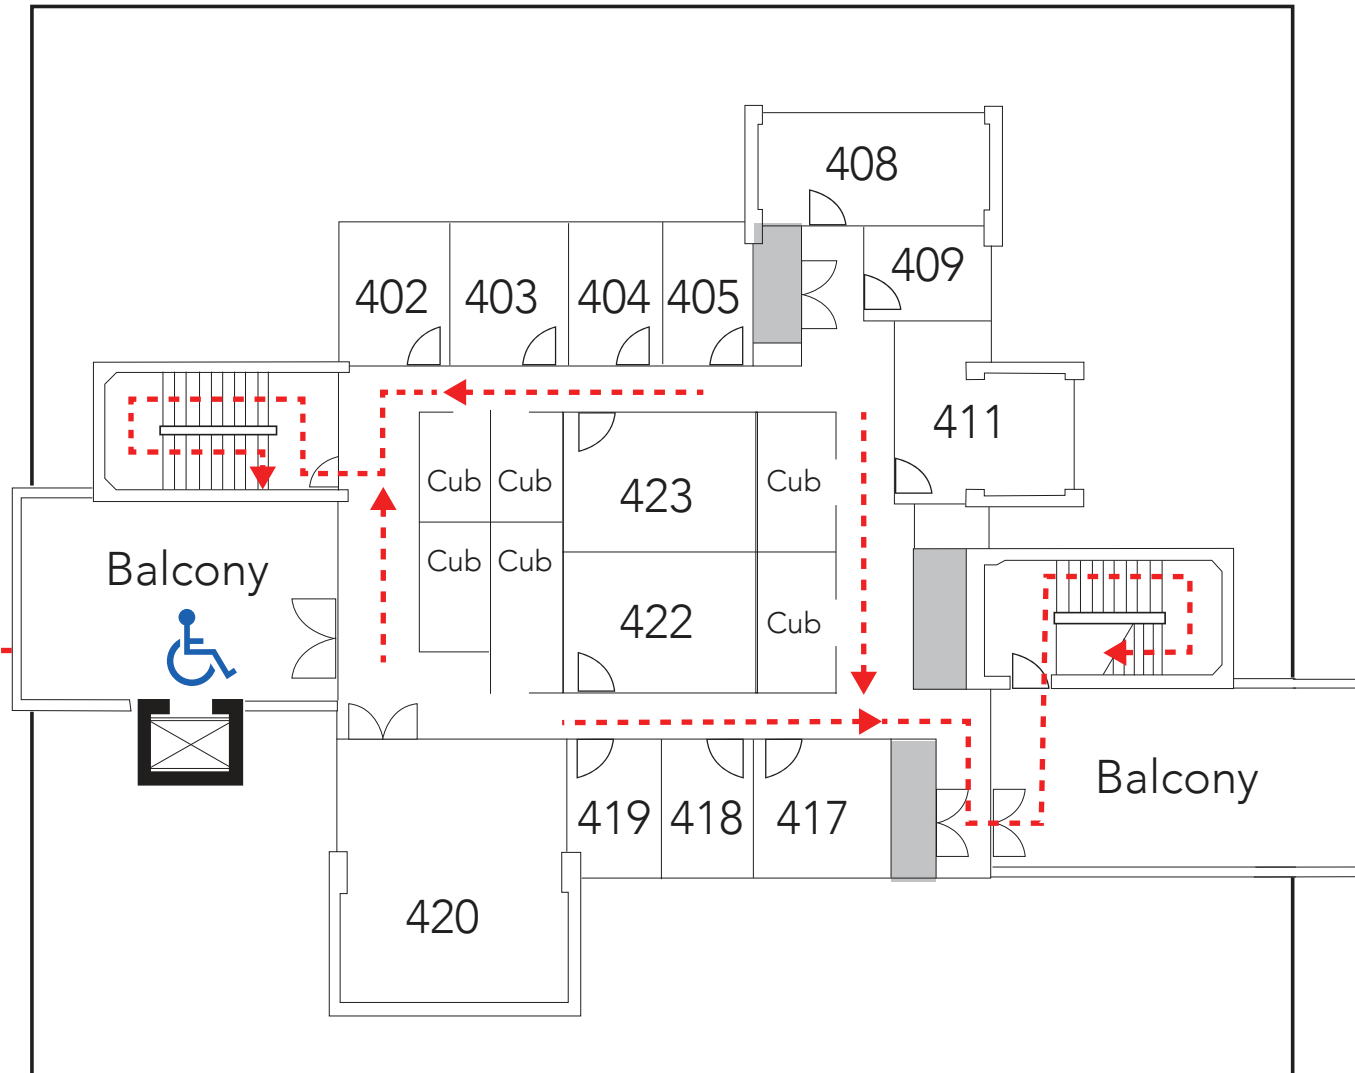

LOS MEDANOS COLLEGE

CORE
FLOOR 4

2700 East Leland Rd., Pittsburg, CA

Business Services - 400

Evacuation Assembly Sites

- A** – Marquee on East Leland Road
- B** – Walkway at Lot A on East Leland Road
- C** – Walkway between baseball and softball fields at Los Medanos Drive
- D** – Sloped area west of Lot B
- E** – Sloped area west of College W
- F** – Area west Lot C
- G** – Northeast corner of lake
- H** – Lower end of amphitheater

KEY

= Maintenance Closet	= Restroom	YOU ARE HERE
= Elevator	= Rescue Area	
= Fire Extinguisher		

Emergency Phone: 9-1-1 (9-9-1-1 from most campus phones)
(925) 646-2441 (from cell phone)