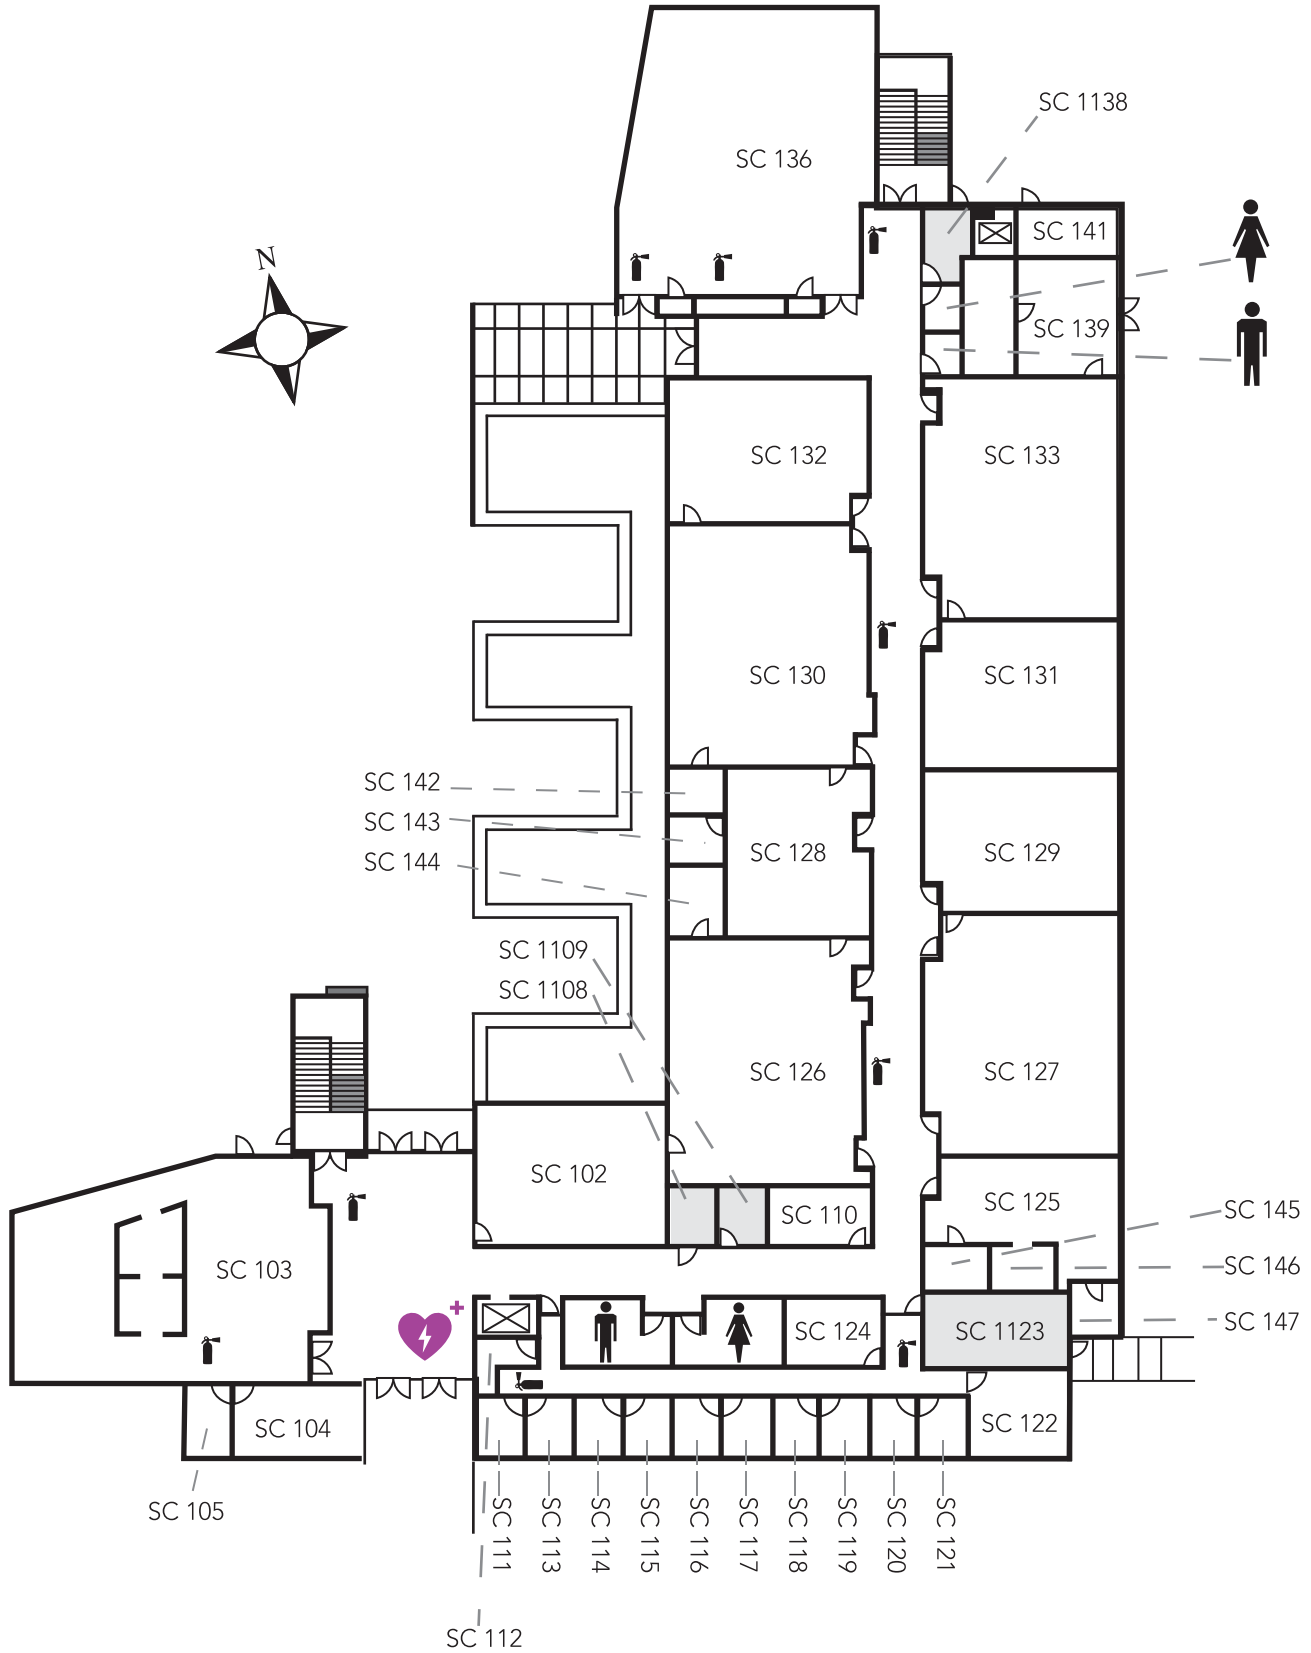

Los Medanos College

SCIENCE BUILDING • FLOOR 1

2700 E. Leland Road Pittsburg, CA 94565

www.losmedanos.edu | 925-439-2181

KEY

- = Maintenance Closet
- ⊠ = Elevator
- ♂ ♀ = Restroom
- 🔥 = Fire Extinguisher
- 💡 = AED

Los Medanos College

SCIENCE BUILDING • FLOOR 2

2700 E. Leland Road Pittsburg, CA 94565

www.losmedanos.edu | 925-439-2181

KEY

-  = Maintenance Closet
-  = Elevator
-  = Restroom
-  = Fire Extinguisher
-  = AED