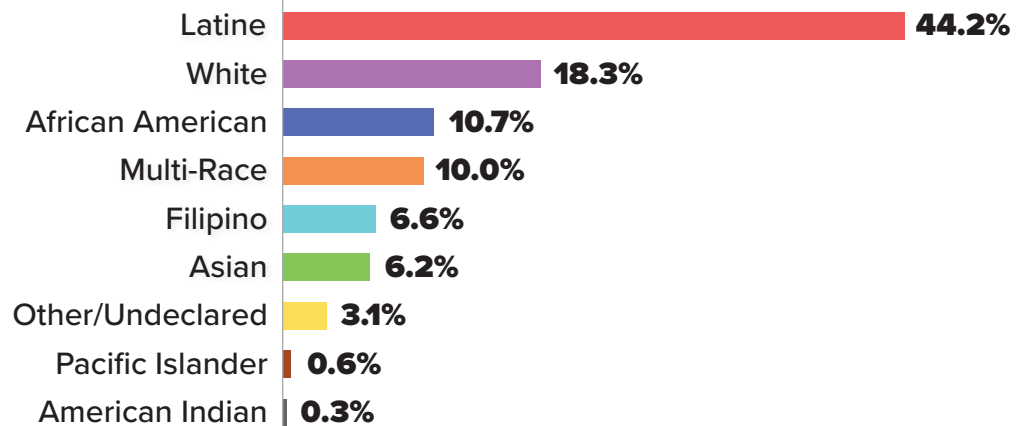

HEADCOUNT

FALL 2022

Part-Time 5,232 Full-Time 2,570

Total: **7,922**

SPRING 2023

Part-Time 5,117 Full-Time 1,615

Total: **6,845**

STUDENT ETHNICITY 2021-2022